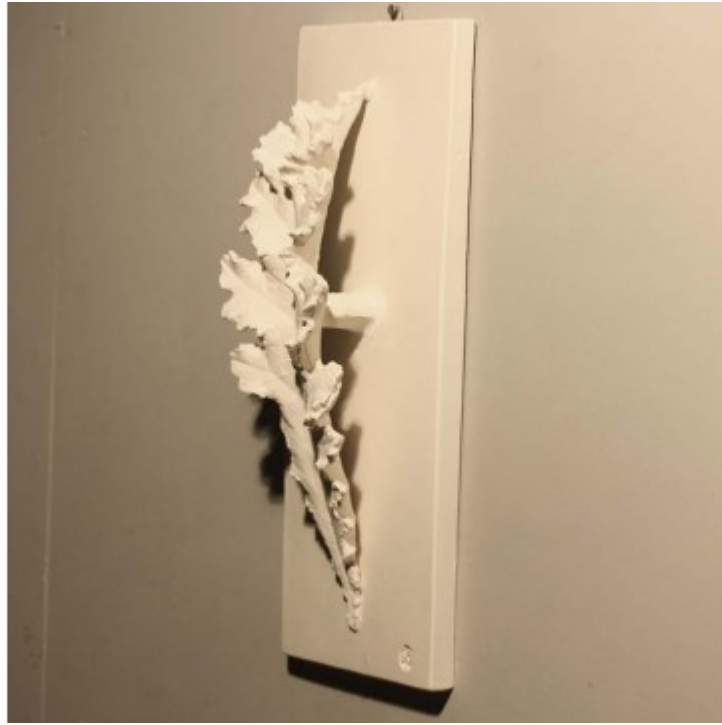

ROPEWALK
37 Maltby Street,
Bermondsey,
London SE1 3PA
+44 (0) 2073 948061
ropewalk@lassco.co.uk

AN ENGLISH PLASTER CAST OF AN ACANTHUS LEAF,

cast by Peter Hone at LASSCO's Oxfordshire workshops,
the arched leaf with a delicate serrated edge mounted on a rectangular plaque,

DIMENSIONS: 48cm (19") High, 20.5cm (8") Wide

PRICE: £375.00

STOCK CODE: 45252

LOCATION: LASSCO Three Pigeons

HISTORY

This cast is designed for wall hanging, its deep relief creates extraordinary shadows.