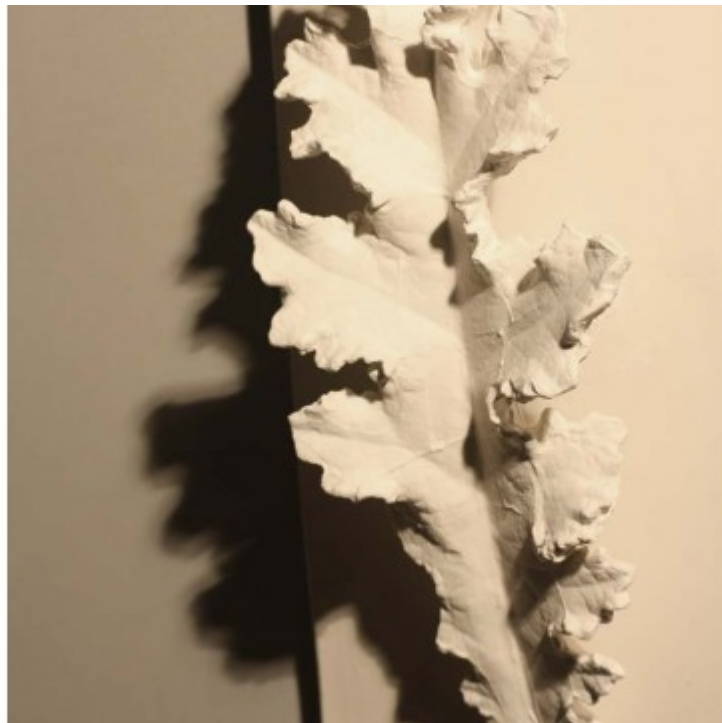

ROPEWALK
37 Maltby Street,
Bermondsey,
London SE1 3PA
+44 (0) 2073 948061
ropewalk@lassco.co.uk

AN ENGLISH PLASTER CAST OF AN ACANTHUS LEAF,

cast by Peter Hone at LASSCO's Oxfordshire workshops,
the arched leaf with a delicate serrated edge mounted on a rectangular plaque,

DIMENSIONS: 48cm (19") High, 20.5cm (8") Wide

PRICE: £375.00

STOCK CODE: 45252

LOCATION: LASSCO Three Pigeons

HISTORY

This cast is designed for wall hanging, its deep relief creates extraordinary shadows.