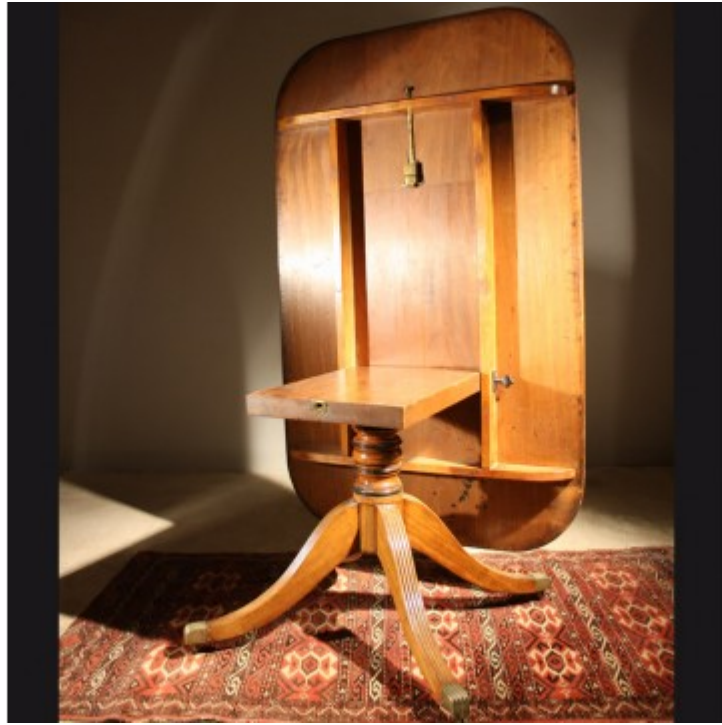

## A GEORGE IV MAHOGANY BREAKFAST TABLE

English, c.1830,

the rectangular crossbanded top with radius corners and reeded edge raised on a turned stem and four splayed legs, reeded, with the reeding continuous to the original brass castors; original tilting mechanism with bolts and latch,

DIMENSIONS: 73.5cm (29") High, 99cm (39") Wide, 159cm (62<sup>1</sup>/<sub>2</sub>") Long

PRICE: £1,350.00

STOCK CODE: 45162

LOCATION: LASSCO Three Pigeons