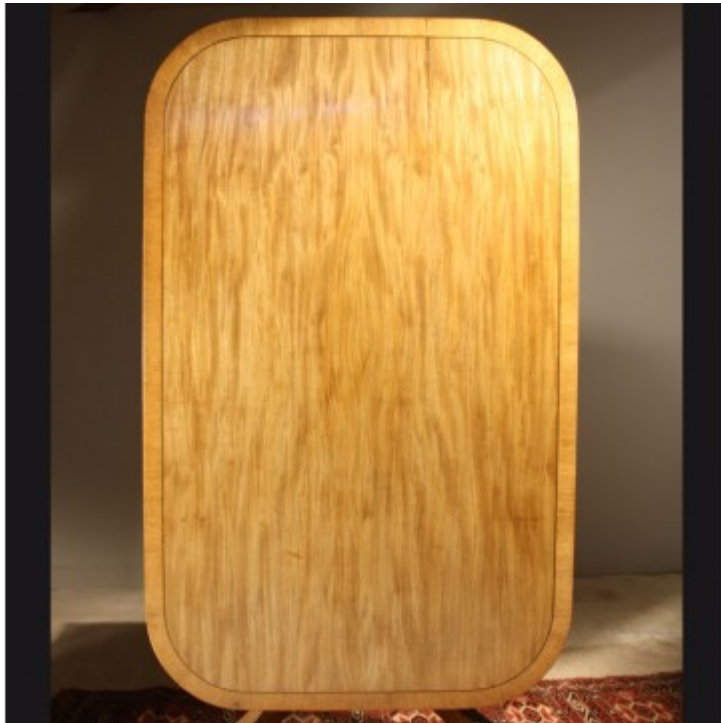

## A GEORGE IV MAHOGANY BREAKFAST TABLE

English, c.1830,

the rectangular crossbanded top with radius corners and reeded edge raised on a turned stem and four splayed legs, reeded, with the reeding continuous to the original brass castors; original tilting mechanism with bolts and latch,

DIMENSIONS: 73.5cm (29") High, 99cm (39") Wide, 159cm (62<sup>1</sup>/<sub>2</sub>") Long

PRICE: £1,350.00

STOCK CODE: 45162

LOCATION: LASSCO Three Pigeons