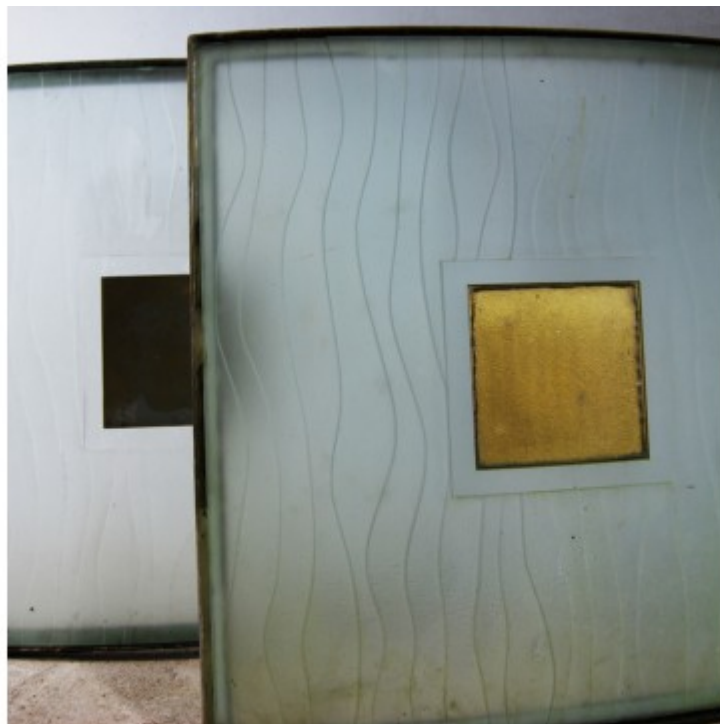

ROPEWALK
37 Maltby Street,
Bermondsey,
London SE1 3PA
+44 (0) 2073 948061
ropewalk@lassco.co.uk

A SERIES OF ART DECO STEEL-FRAMED CURVED GLASS LIGHT PANELS,

English or French, mid 20th Century,

each with a frosted glass square cut with sinuous curvilinear marks and each centred with a gilded square intended to obscure a light source,

DIMENSIONS: 60cm (23^{1/2}") High, 60cm (23^{1/2}") Wide, 2cm (0^{3/4}") Thick

PRICE: £315.00 each

STOCK CODE: 44619

LOCATION: LASSCO Three Pigeons

HISTORY

each panel is curved on a single access so they can be lined-up to form a long rectangular coved panel - originally they were mounted cruciform in a ceiling. They could convert well for use as a series of square wall-lights.