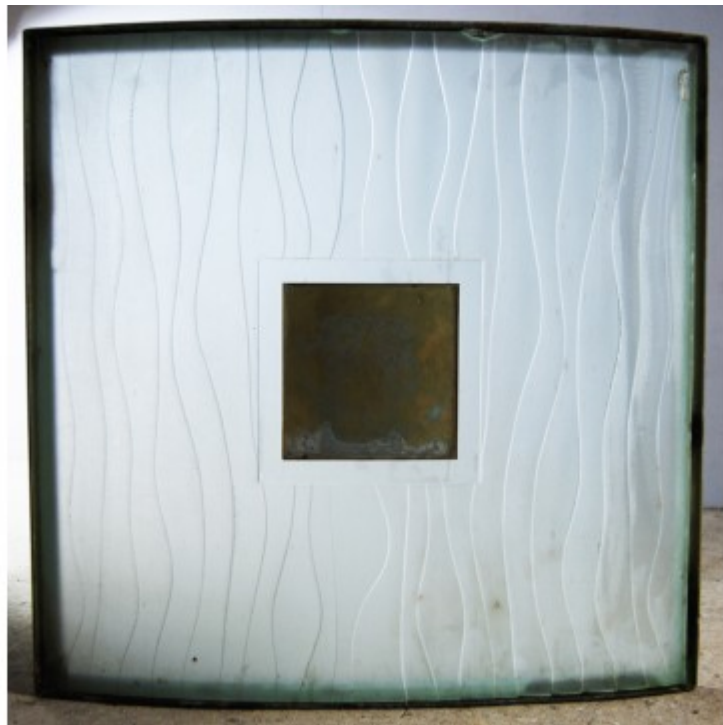

ROPEWALK
37 Maltby Street,
Bermondsey,
London SE1 3PA
+44 (0) 2073 948061
ropewalk@lassco.co.uk

A SERIES OF ART DECO STEEL-FRAMED CURVED GLASS LIGHT PANELS,

English or French, mid 20th Century,

each with a frosted glass square cut with sinuous curvilinear marks and each centred with a gilded square intended to obscure a light source,

DIMENSIONS: 60cm (23^{1/2}") High, 60cm (23^{1/2}") Wide, 2cm (0^{3/4}") Thick

PRICE: £315.00 each

STOCK CODE: 44619

LOCATION: LASSCO Three Pigeons

HISTORY

each panel is curved on a single access so they can be lined-up to form a long rectangular coved panel - originally they were mounted cruciform in a ceiling. They could convert well for use as a series of square wall-lights.