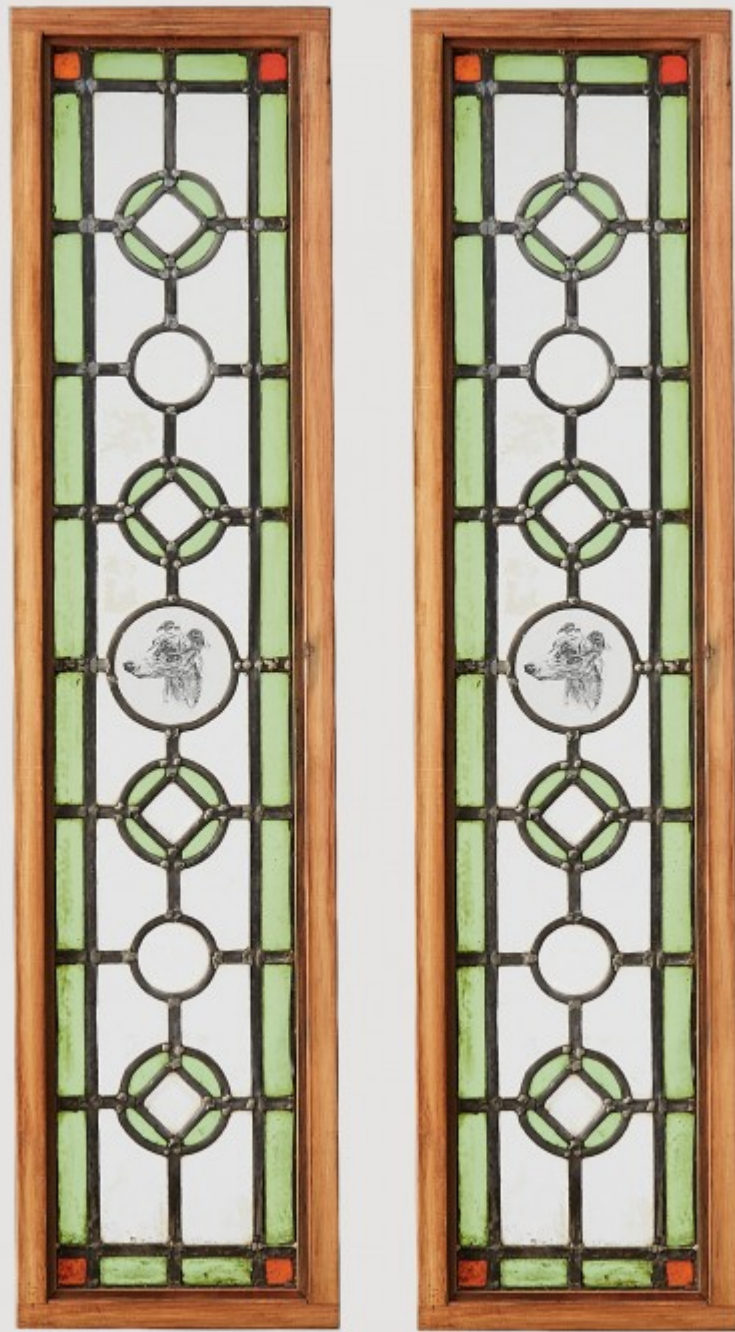

## A PAIR OF STAINED GLASS PANELS,

A pair of stained glass window panels featuring a hound dog.

DIMENSIONS: 130cm (51<sup>1</sup>/<sub>4</sub>"") High, 32cm (12<sup>1</sup>/<sub>2</sub>"") Wide, 6cm (2<sup>1</sup>/<sub>4</sub>"") Deep