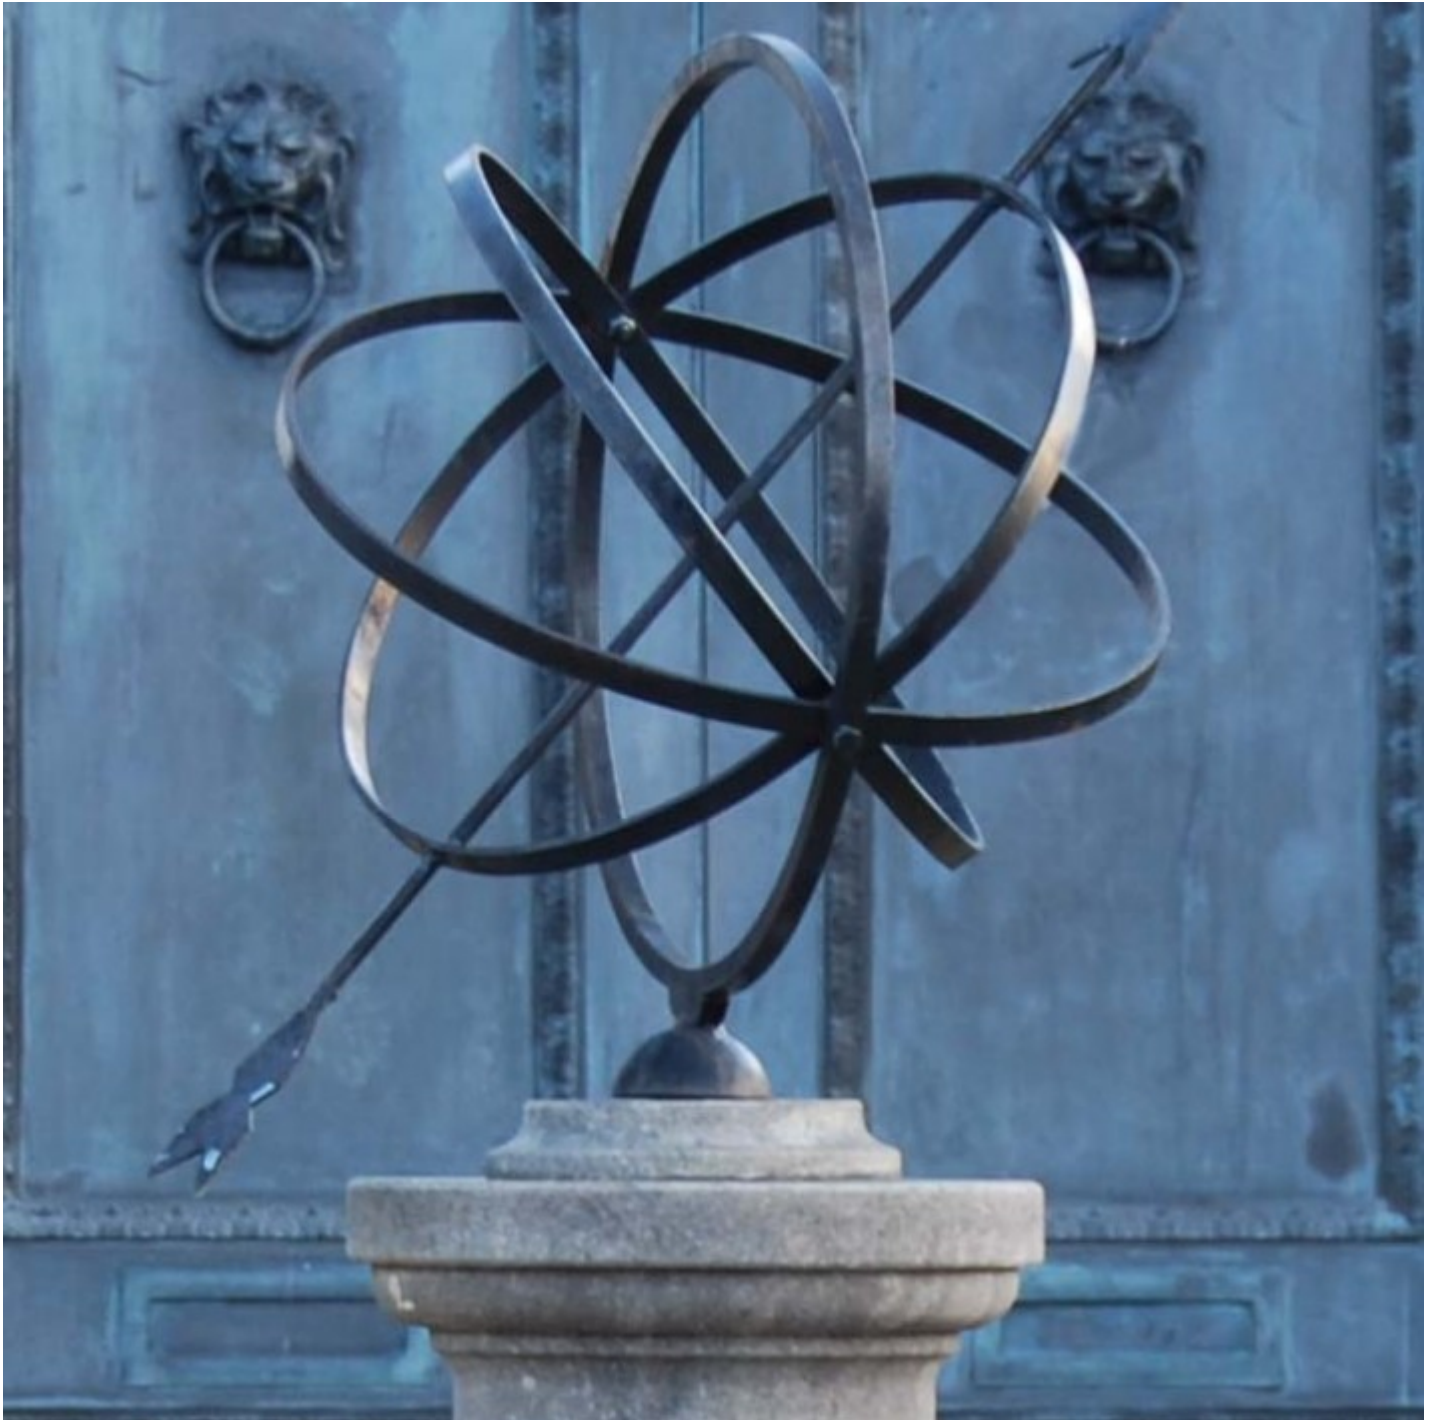

# A CARVED LIMESTONE SUNDIAL PEDESTAL AND STEEL ARMILLARY SPHERE

from the Veneto, Italy,

the black painted steel armillary sphere atop the turned baluster form pedestal, gadrooned and with patera details, raised on a plain circular plinth,

DIMENSIONS: 187cm (73<sup>1</sup>/<sub>2</sub>" ) At Highest, 108cm (42<sup>1</sup>/<sub>2</sub>" ) Wide, 108cm wide at the base, the armillary sphere 50cm in diameter,

PRICE: £3,500.00

STOCK CODE: 43812