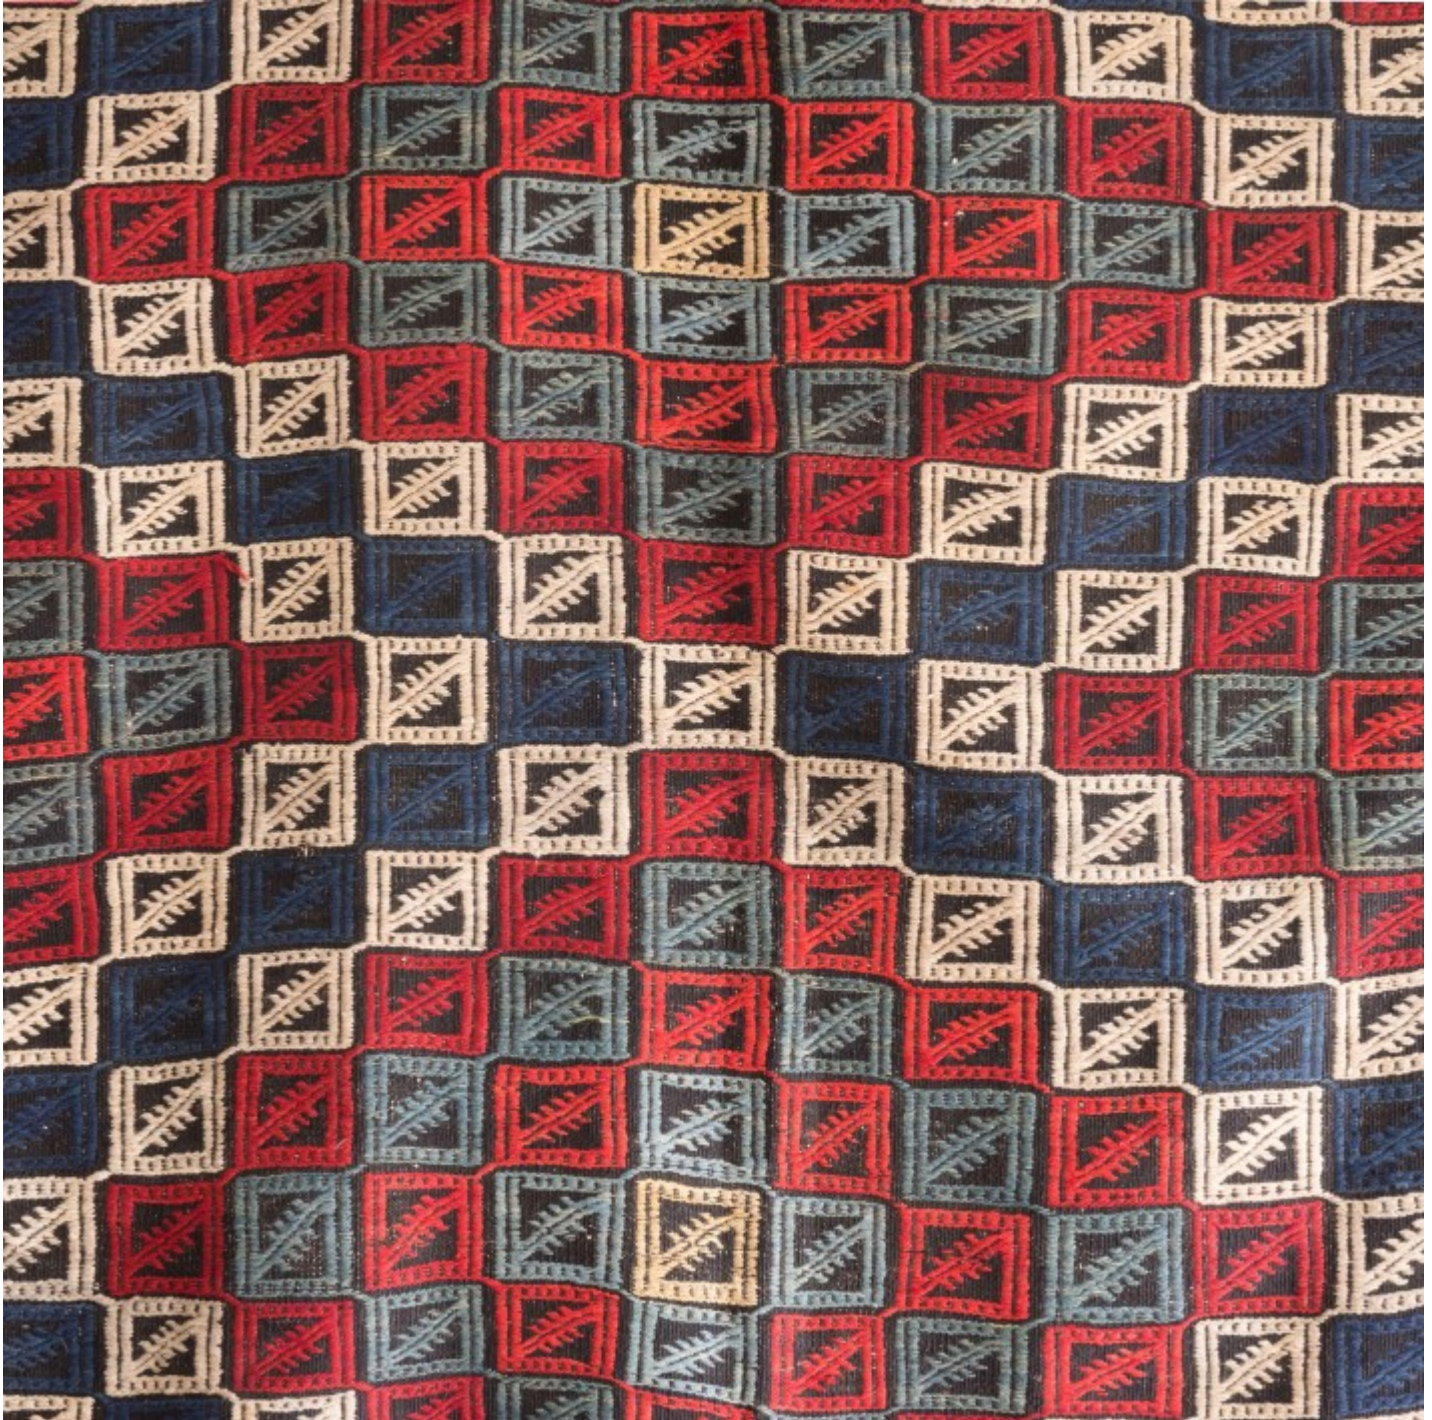

## TURKISH FLATWEAVE ZILEH CARPET,

with all over geometric decoration on dark blue ground.

DIMENSIONS: 148cm (58<sup>1</sup>/<sub>4</sub>"") Wide, 191cm (75<sup>1</sup>/<sub>4</sub>"") Long

PRICE: £475.00