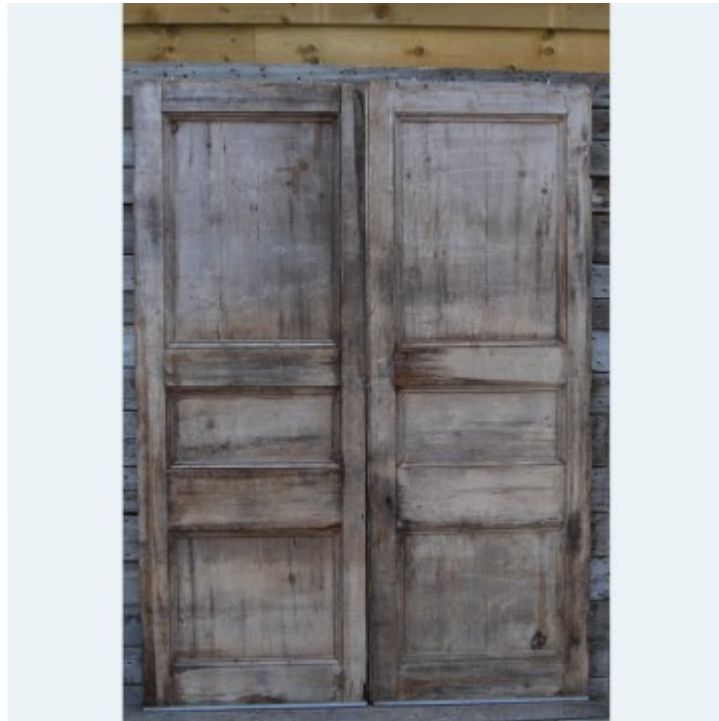

A PAIR OF ENGLISH THREE PANEL PINE DOORS,

late Victorian,

with a long above a short above a long moulded panel to each side of each leaf,

DIMENSIONS: 231cm (91") High, 168cm (66^{1/4}") Wide, 5cm (2") Deep

PRICE: £475.00

STOCK CODE: 44037

LOCATION: LASSCO Three Pigeons

HISTORY

Need a rub-down