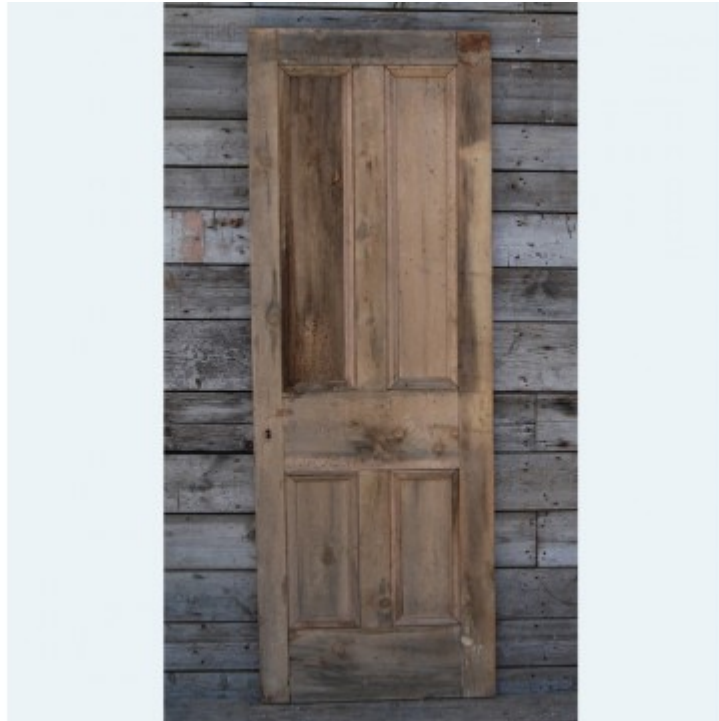

# A VICTORIAN FOUR PANELLED PINE DOOR

with two long above two short panels.

DIMENSIONS: 193cm (76") High, 68cm (26<sup>3/4</sup>") Wide, 3.5cm (1<sup>1/2</sup>") Thick

PRICE: £125.00

STOCK CODE: 44028

LOCATION: LASSCO Three Pigeons