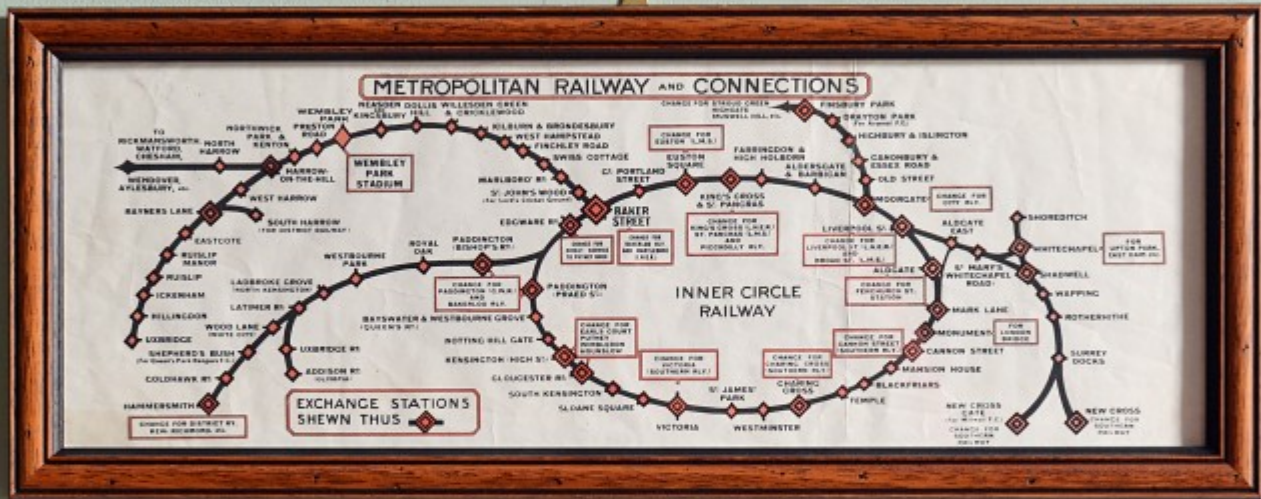

www.lassco.co.uk

THREE PIGEONS
London Road,
Milton Common,
Oxfordshire OX9 2JN
+44 (0)1844 277188
3pigeons@lassco.co.uk

BRUNSWICK HOUSE
30 Wandsworth Road,
Vauxhall,
London SW8 2LG
+44 (0) 20 7394 2100
brunswick@lassco.co.uk

ROPEWALK
37 Maltby Street,
Bermondsey,
London SE1 3PA
+44 (0) 2073 948061
ropewalk@lassco.co.uk

METROPOLITAN LINE, CARRIAGE MAP,

Published circa 1929. Framed

A rare original carriage line map, showing Metropolitan line and connections.

DIMENSIONS: 25.5cm (10") High, 66cm (26") Wide

PRICE: £350.00

STOCK CODE: p00641

LOCATION: LASSCO Brunswick House

AND CONNECTIONS