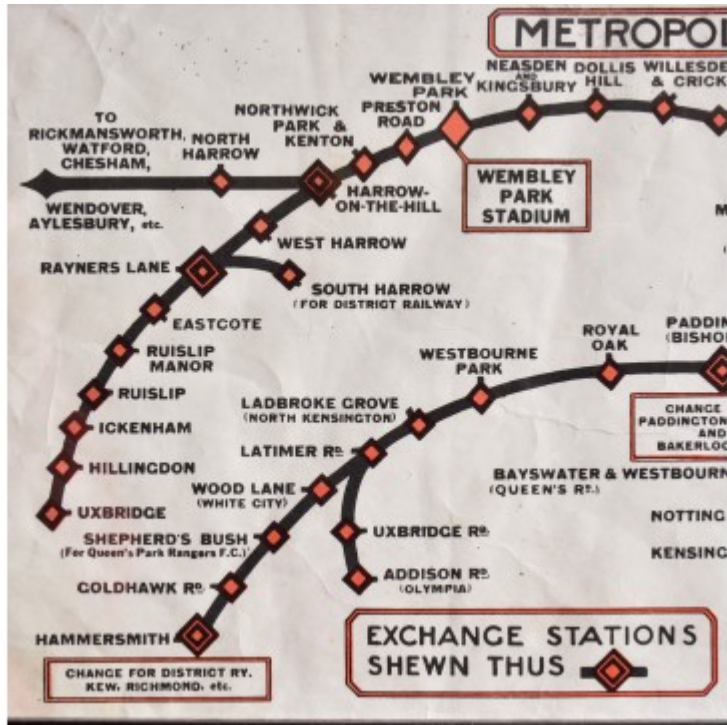

ROPEWALK
37 Maltby Street,
Bermondsey,
London SE1 3PA
+44 (0) 2073 948061
ropewalk@lassco.co.uk

METROPOLITAN LINE, CARRIAGE MAP,

Published circa 1929. Framed

A rare original carriage line map, showing Metropolitan line and connections.

DIMENSIONS: 25.5cm (10") High, 66cm (26") Wide

PRICE: £350.00

STOCK CODE: p00641

LOCATION: LASSCO Brunswick House

AND CONNECTIONS