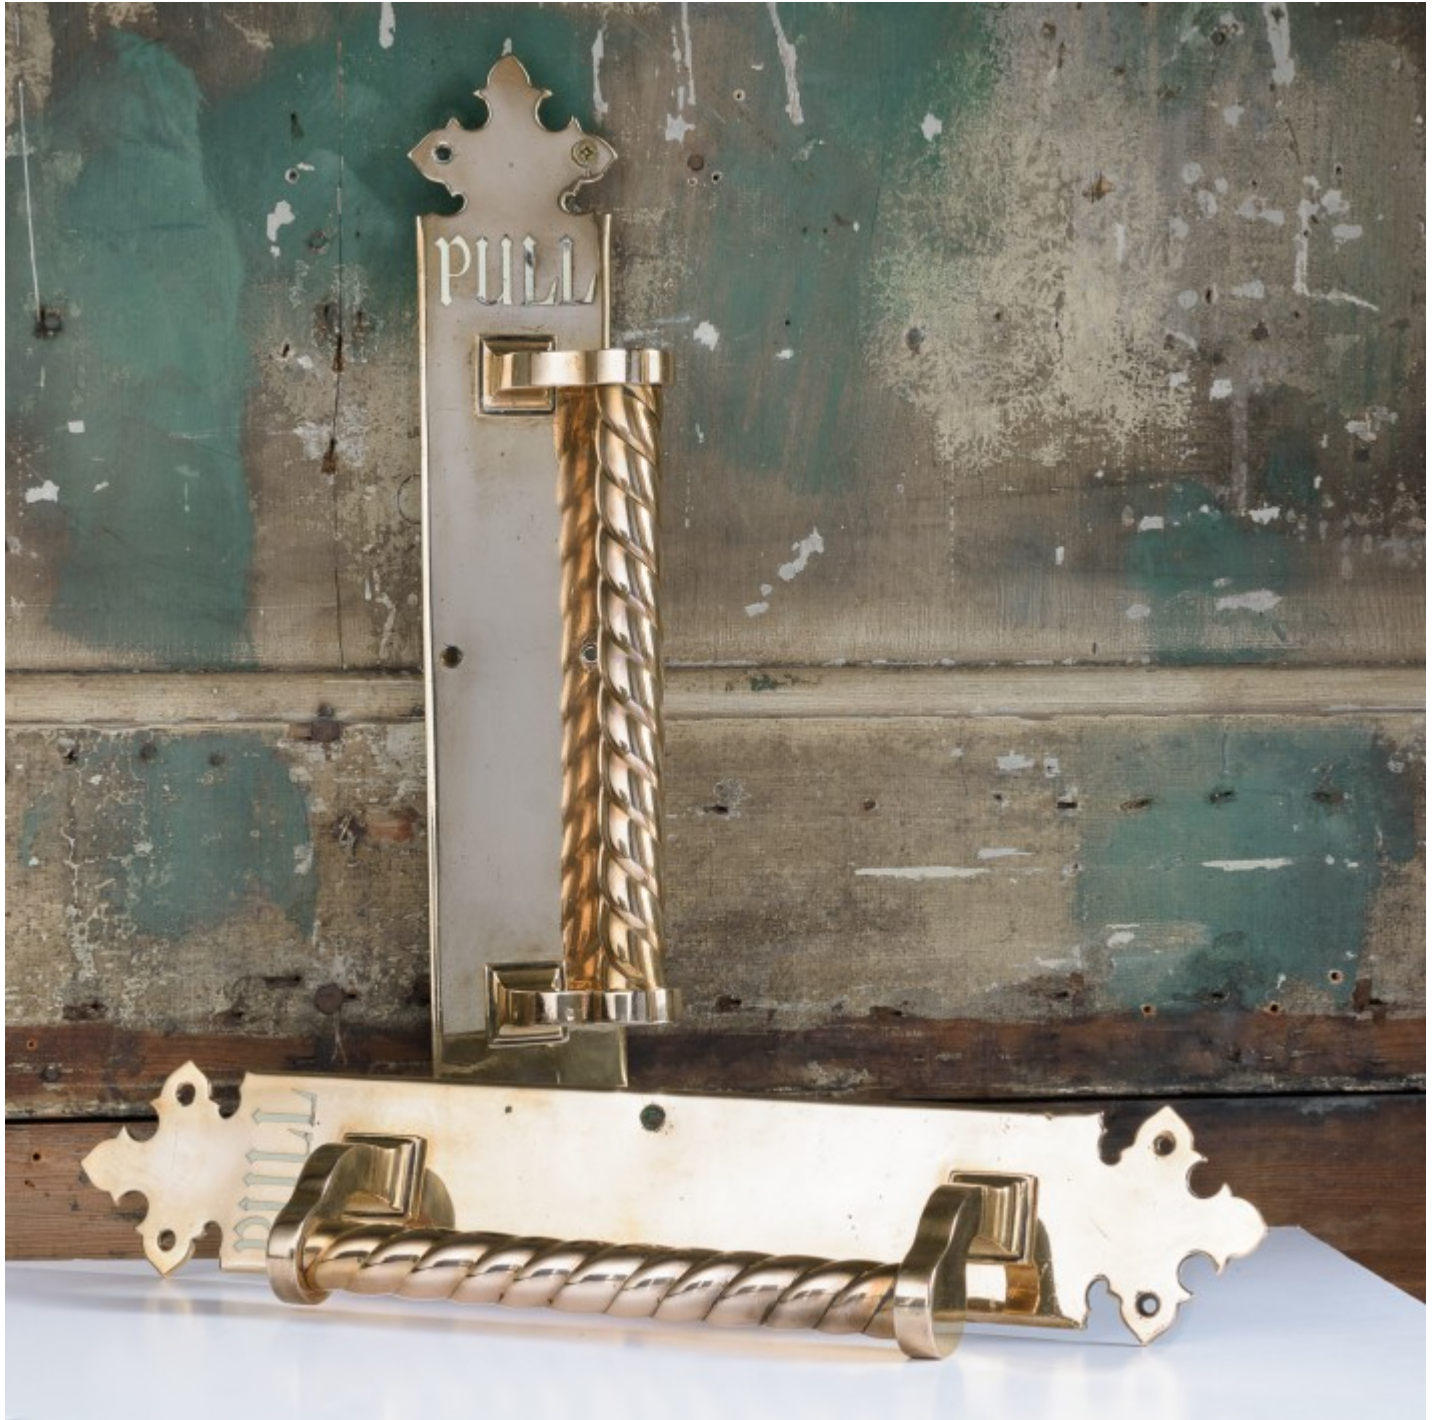

## VICTORIAN GOTHIC ROSE BRASS DOOR PULLS,

one pair available,

with fret-cut back plate and wrythen stem.

DIMENSIONS: 46cm (18") High, 7.5cm (3") Wide, 7cm (2<sup>3</sup>/<sub>4</sub>" Deep

PRICE: £450.00 a pair