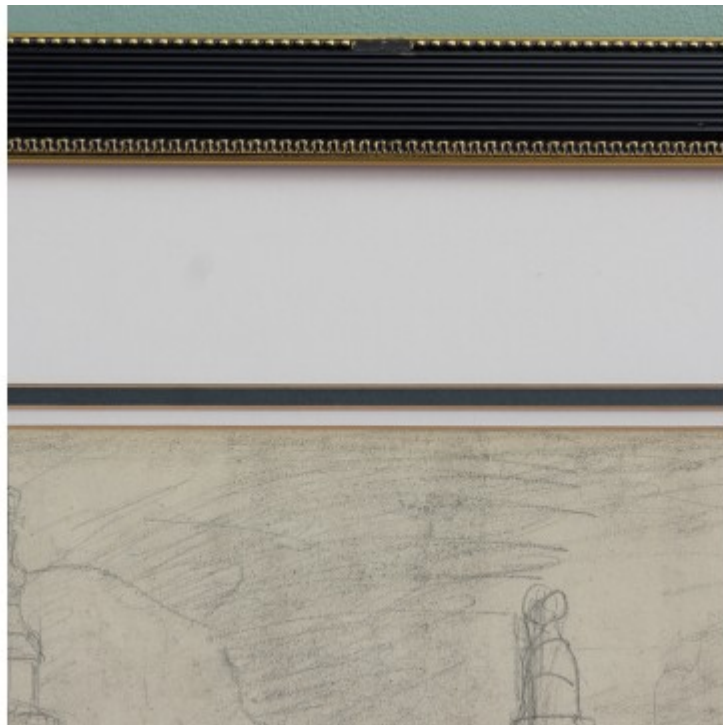

ROPEWALK
37 Maltby Street,
Bermondsey,
London SE1 3PA
+44 (0) 2073 948061
ropewalk@lassco.co.uk

ST. PAULS AFTER THE BLITZ PENCIL DRAWING,

by George Charlton (1899-1979),

Impressive pencil drawing by George Charlton of St. Pauls Cathedral seen from Paternoster Row, drawn during the London Blitz. Framed

DIMENSIONS: 75cm (29^{1/2}") High, 42cm (16^{1/2}") Wide

PRICE: £1,600.00

STOCK CODE: AAI

LOCATION: LASSCO Brunswick House

HISTORY

Painter of landscapes, humorous genre and illustrator. Born 18 February 1899 near Old Street, Islington. He had a one-man show at the Redfern Gallery, Old Bond Street, in 1924 that was highly praised by the critics.