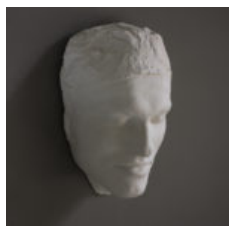

## THE LIFE-MASK OF A PLASTER CASTER,

the artisan with a serene expression,

DIMENSIONS: 28cm (11") High, 18cm (7") Wide, 15cm (6") Thick

PRICE: £125

STOCK CODE: 45372