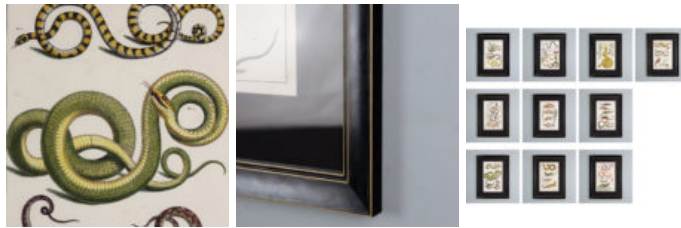

ROPEWALK

Arch 52,
Maltby Street,
Bermondsey,
London SE1 3PA
+44 (0)20 7394 8061
ropewalk@lassco.co.uk

SNAKES BY ALBERTUS SEBA (1665-1736)

Early 18th century-copper engravings with original colour.

Published to illustrate Seba's 'cabinet of curiosities' Framed

DIMENSIONS: 65cm (25^{1/2}") High, 48cm (19") Wide, 2cm (0^{3/4}") Deep

PRICE: £680 each

STOCK CODE: P01103 H

HISTORY

Born in Etzel near Friedeburg, Seba moved to Amsterdam as an apprentice where later he opened a pharmacy near the harbour. Taking advantage of the location he asked sailors and ship surgeons to bring exotic plants and animal products which he could use for preparing drugs. At the same time, he also started to collect snakes, birds, insects, shells and lizards in his house. From 1711 he delivered drugs to the Russian court in Saint promoting his collection with the head-physician, Robert Erskine and in 1716 Peter the Great bought the complete collection. During the following years, Seba managed to amass another collection of natural specimens, which grew more extensive than the first. This enormous 'cabinet of curiosities' became internationally famous as one of the Amsterdam's essential sights and included some fakes such as a seven-headed hydra, to attract attention and interest. This second collection was illustrated and described in a set of engraved-plate volumes. Seba recruited artists, including Pierre Tanje, a Dutch engraver, to illustrate his thesaurus of animals and wrote most of the text for the first two volumes that accompanied the engravings. The last two of the four volumes were published after his death under the title of, 'Locupletissimi Rerum Naturalium Thesauri Accurata Descriptio et Iconibus Artificiosissimis Expressio, Per Universam Physices Historiam'.