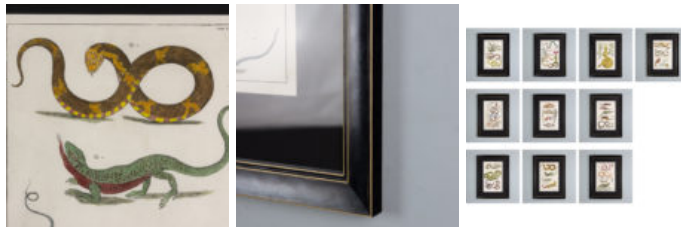

ROPEWALK

Arch 52,
Maltby Street,
Bermondsey,
London SE1 3PA
+44 (0)20 7394 8061
ropewalk@lassco.co.uk

SNAKES BY ALBERTUS SEBA (1665-1736)

Early 18th century-copper engravings with original colour.

Published to illustrate Seba's 'cabinet of curiosities' Framed

DIMENSIONS: 65cm (25^{1/2}") High, 48cm (19") Wide, 2cm (0^{3/4}") Deep

PRICE: £680 each

STOCK CODE: P01103 G

HISTORY

Born in Etzel near Friedeburg, Seba moved to Amsterdam as an apprentice where later he opened a pharmacy near the harbour. Taking advantage of the location he asked sailors and ship surgeons to bring exotic plants and animal products which he could use for preparing drugs. At the same time, he also started to collect snakes, birds, insects, shells and lizards in his house. From 1711 he delivered drugs to the Russian court in Saint promoting his collection with the head-physician, Robert Erskine and in 1716 Peter the Great bought the complete collection. During the following years, Seba managed to amass another collection of natural specimens, which grew more extensive than the first. This enormous 'cabinet of curiosities' became internationally famous as one of the Amsterdam's essential sights and included some fakes such as a seven-headed hydra, to attract attention and interest. This second collection was illustrated and described in a set of engraved-plate volumes. Seba recruited artists, including Pierre Tanje, a Dutch engraver, to illustrate his thesaurus of animals and wrote most of the text for the first two volumes that accompanied the engravings. The last two of the four volumes were published after his death under the title of, 'Locupletissimi Rerum Naturalium Thesauri Accurata Descriptio et Iconibus Artificiosissimis Expressio, Per Universam Physices Historiam'.