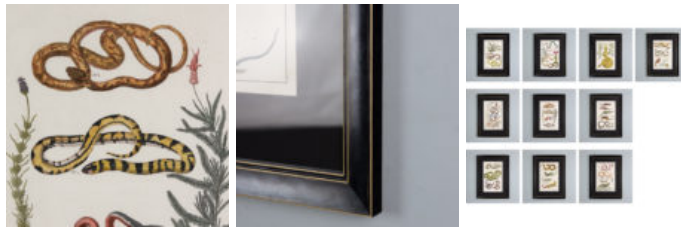

ROPEWALK

Arch 52,
Maltby Street,
Bermondsey,
London SE1 3PA
+44 (0)20 7394 8061
ropewalk@lassco.co.uk

SNAKES BY ALBERTUS SEBA (1665-1736)

Early 18th century-copper engravings with original colour.

Published to illustrate Seba's 'cabinet of curiosities' Framed

DIMENSIONS: 65cm (25^{1/2}") High, 48cm (19") Wide, 2cm (0^{3/4}") Deep

PRICE: £680 each

STOCK CODE: P01103 B

HISTORY

Born in Etzel near Friedeburg, Seba moved to Amsterdam as an apprentice where later he opened a pharmacy near the harbour. Taking advantage of the location he asked sailors and ship surgeons to bring exotic plants and animal products which he could use for preparing drugs. At the same time, he also started to collect snakes, birds, insects, shells and lizards in his house. From 1711 he delivered drugs to the Russian court in Saint promoting his collection with the head-physician, Robert Erskine and in 1716 Peter the Great bought the complete collection. During the following years, Seba managed to amass another collection of natural specimens, which grew more extensive than the first. This enormous 'cabinet of curiosities' became internationally famous as one of the Amsterdam's essential sights and included some fakes such as a seven-headed hydra, to attract attention and interest. This second collection was illustrated and described in a set of engraved-plate volumes. Seba recruited artists, including Pierre Tanje, a Dutch engraver, to illustrate his thesaurus of animals and wrote most of the text for the first two volumes that accompanied the engravings. The last two of the four volumes were published after his death under the title of, 'Locupletissimi Rerum Naturalium Thesauri Accurata Descriptio et Iconibus Artificiosissimis Expressio, Per Universam Physices Historiam'.