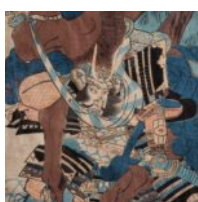

SAMURAI WARLORD, HATAKEYAMA SHIGETADA BY UTAGAWA KUNIMUNE

Japanese woodblock print c1830

Hatakeyama Shigetada, was a warrior of the early Kamakura Period (1185-1333) famed for his virtue and bravery.

DIMENSIONS: 52cm (20¹/₂"") High, 40cm (15³/₄"") Wide, 2cm (0³/₄"") Deep

PRICE: £350

STOCK CODE: P01306 G

HISTORY

Original Japanese woodblock print. Presented in a cream mount with a black frame.