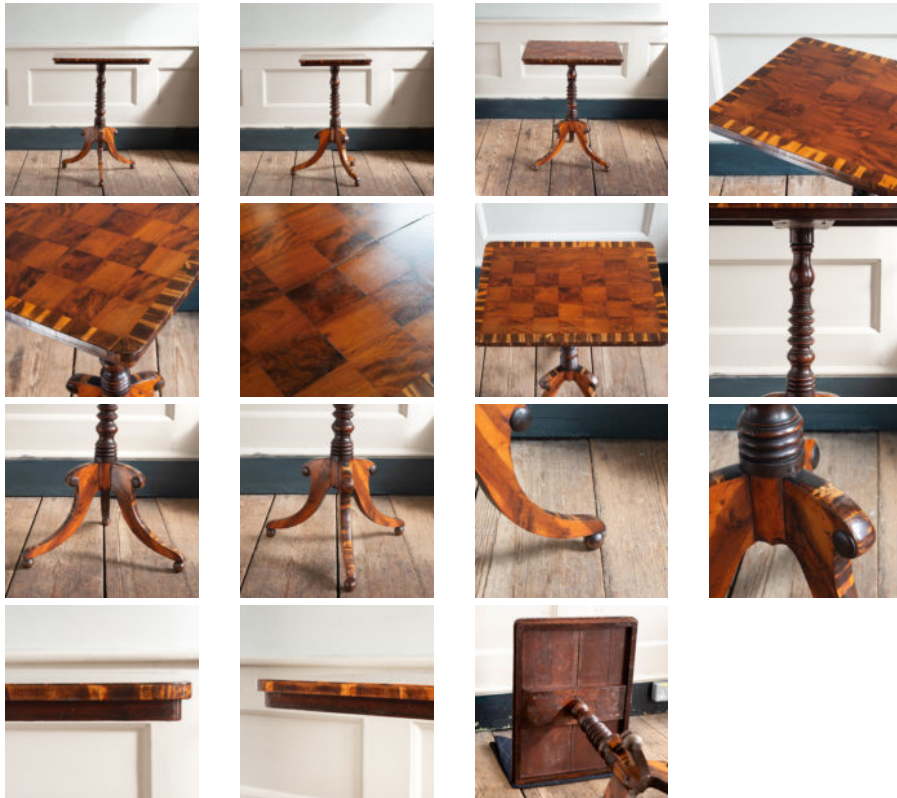

BRUNSWICK HOUSE

30 Wandsworth Road,

London SW8 2LG

+44 (0) 20 7394 2100

brunswick@lassco.co.uk

REGENCY YEW WOOD OCCASIONAL TABLE,

the checkerboard top crossbanded with coromandel, the turned column stem with shaped tripod base with further coromandel embellishment, terminating in ball feet.

DIMENSIONS: 74cm (29^{3/4}"") High, 57cm (22^{1/2}"") Wide, 41cm (16^{1/4}"") Deep

STOCK CODE: 79024

HISTORY

In sturdy, useable condition, with old shrinkage crack to the top.