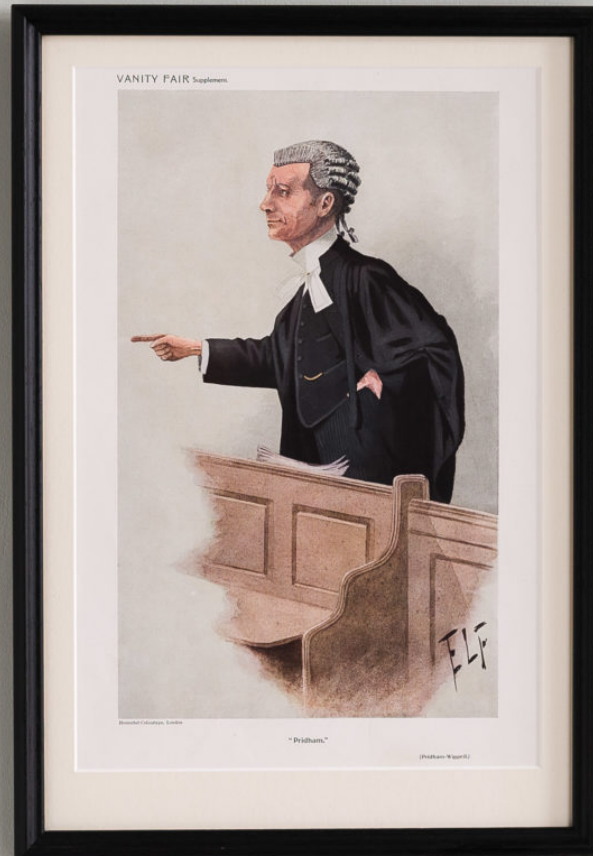

# PRIDHAM

A Vanity Fair Portrait, 1910

A framed chromolithograph by ELF showing Henry Pridham Wippell, a prominent Edwardian barrister.

DIMENSIONS: 45cm (17<sup>3/4</sup>"") High, 31cm (12<sup>1/4</sup>"") Wide, 2cm (0<sup>3/4</sup>"") Deep