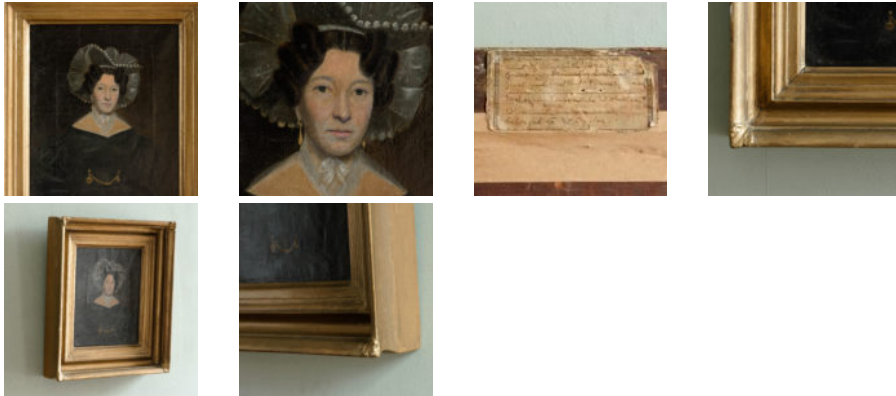

BRUNSWICK HOUSE

30 Wandsworth Road,

London SW8 2LG

+44 (0) 20 7394 2100

brunswick@lassco.co.uk

NINETEENTH CENTURY PORTRAIT OF MRS TAYLOR

Painted c.1860

In period gilt frame by Rowley of Kensington. Mrs Taylor was wife of Major Taylor and aunt of Elizabeth Bray.

DIMENSIONS: 43cm (17") High, 36cm (14^{1/4}") Wide, 8cm (3^{1/4}") Deep

STOCK CODE: P00746

HISTORY

Label reads as follows: Mrs Taylor wife of Major Taylor, aunt of Elizabeth Bray. Oil-on-canvas, in gilt frame.