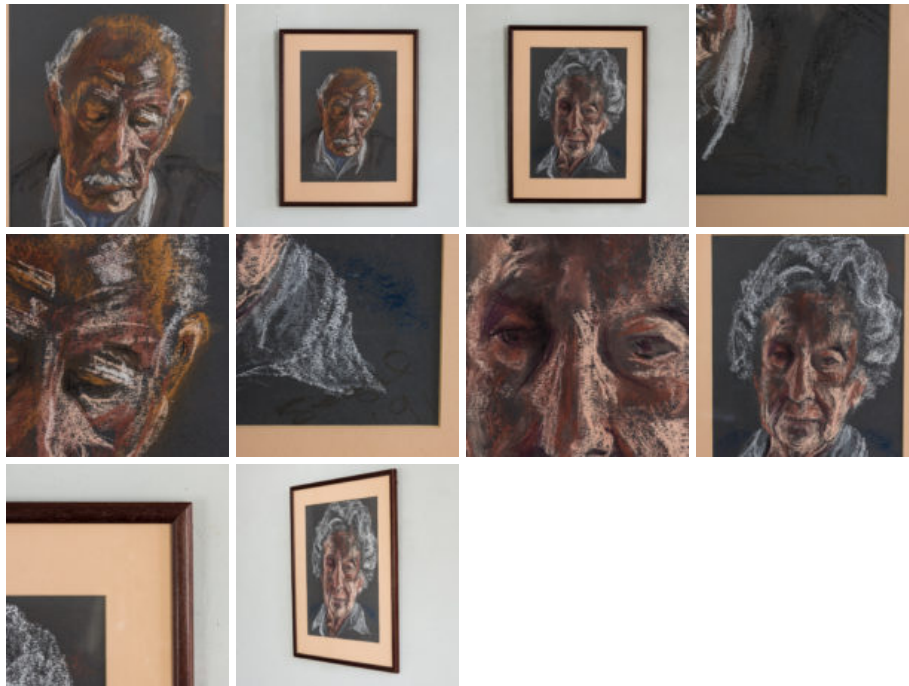

PARENTS, BY SHEILA STEAFEL

Pair of chalk drawings

Intimate pair of drawings depicting the artist's parents, Harold and Eda. Framed

DIMENSIONS: 54cm (21¹/₄"") High, 42cm (16¹/₂"") Wide, 1.5cm (0¹/₂"") Deep

STOCK CODE: P01107

LOCATION: LASSCO Brunswick House

HISTORY

Sheila Steafel, was well-known as a versatile comic and character actor. Appearing in many landmark television program during the 1960s.

Born in Johannesburg, South Africa, Sheila the daughter of Harold and Eda. She studied fine art At Witwatersrand University, but abandoned the course to travel to Britain to audition for the Royal Academy of Dramatic Art in London in 1953.

In 1958 she married the actor Harry H Corbett but divorced in 1964 and did not marry again.