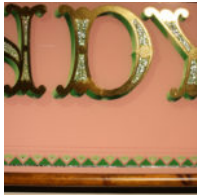

BRUNSWICK HOUSE

30 Wandsworth Road,

London SW8 2LG

+44 (0) 20 7394 2100

brunswick@lassco.co.uk

ONE OF A SET OF THREE TRADITIONAL ENGLISH BACK-PAINTED AND GILDED GLASS SHOP SIGNS,

“CANDY”, painted by hand,

the five letters in a bespoke fishtail typeface, all foliate serifs with mica-stippled gilt and a bright outline, the shafts fielded and inlaid with fragmented mother-of-pearl and on occasion knopped with a Tuscan spur; a running dogtooth border, above and below, livened with stucco foil-work, all on a salmon-pink ground, framed,

DIMENSIONS: 70cm (27½”) High, 157cm (61¾”) Wide, as framed

STOCK CODE: 45334

HISTORY

This extraordinary sign, a showcase of the traditional signwriter’s techniques, was a commission for a shop-front that was ultimately never installed. As abstract glass signs this work needs no context however and are for sale separately “SKIN” “CANDY”, “TATTOO” - please check for the availability of the others by Search.