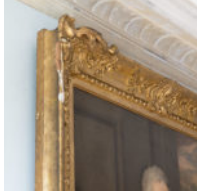

BRUNSWICK HOUSE

30 Wandsworth Road,

London SW8 2LG

+44 (0) 20 7394 2100

brunswick@lassco.co.uk

MR & MRS MONYPENNY 1839

Painted by Thomas Stewardson of the Adelphi 1781-1859

Oil-on-canvas in gilt frames with swept corners.

DIMENSIONS: 161cm (63½") High, 134cm (52¾") Wide, 15cm (6") Deep

STOCK CODE: A068

HISTORY

Pair of portraits depicting Phillips Monypenny and his wife Charlotte Dering in 1839.