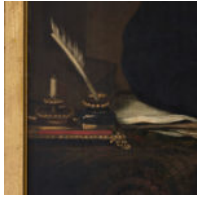

BRUNSWICK HOUSE

30 Wandsworth Road,

London SW8 2LG

+44 (0) 20 7394 2100

brunswick@lassco.co.uk

MR & MRS MONYPENNY 1839

Painted by Thomas Stewardson of the Adelphi 1781-1859

Oil-on-canvas in gilt frames with swept corners.

DIMENSIONS: 161cm (63½") High, 134cm (52¾") Wide, 15cm (6") Deep

STOCK CODE: A068

HISTORY

Pair of portraits depicting Phillips Monypenny and his wife Charlotte Dering in 1839.