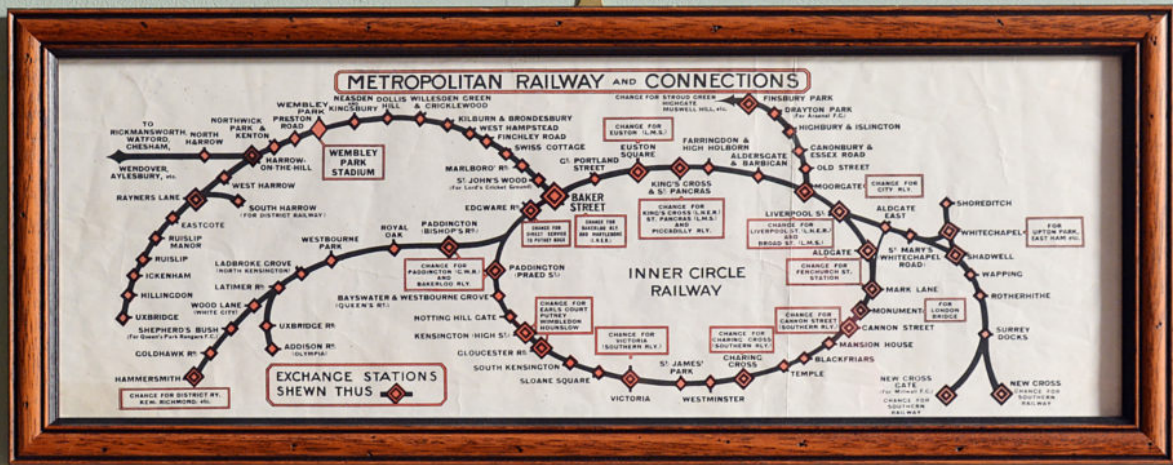

www.lassco.co.uk

THREE PIGEONS

London Road,  
Milton Common,  
Oxfordshire OX9 2JN  
+44 (0)1844 277188  
3pigeons@lassco.co.uk

BRUNSWICK HOUSE

30 Wandsworth Road,  
Vauxhall,  
London SW8 2LG  
+44 (0) 20 7394 2100  
brunswick@lassco.co.uk

# METROPOLITAN LINE, CARRIAGE MAP,

Published circa 1929. Framed

A rare original carriage line map, showing Metropolitan line and connections.

DIMENSIONS: 25.5cm (10") High, 66cm (26") Wide

PRICE: £350

STOCK CODE: p00641

LOCATION: LASSCO Brunswick House