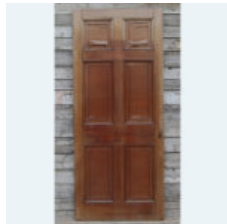

ROPEWALK

Arch 52,
Maltby Street,
Bermondsey,
London SE1 3PA
+44 (0)20 7394 8061
ropewalk@lassco.co.uk

A VICTORIAN MAHOGANY SIX PANELLED DOOR,

with rectangular raised and fielded rectangular panels to each side,

DIMENSIONS: 231cm (91") High, 98cm (38^{1/2}") Wide, 4.5cm (1^{3/4}") Thick

PRICE: £375

STOCK CODE: 44097

HISTORY

Some damage to the panels - lifted veneer in places (a/f)