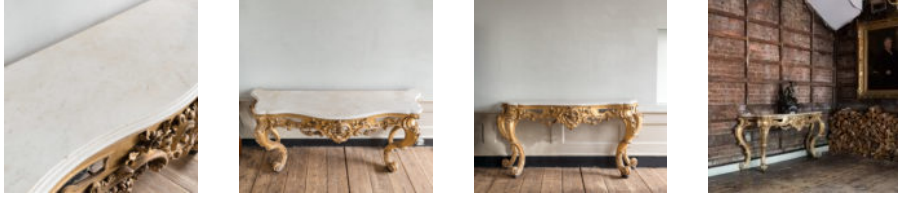

BRUNSWICK HOUSE

30 Wandsworth Road,

London SW8 2LG

+44 (0) 20 7394 2100

brunswick@lassco.co.uk

LARGE NINETEENTH CENTURY ROCOCO GILTWOOD CONSOLE TABLE,

with shaped and moulded Carrara marble top, the table boldly carved with c and s scrolls, trails and festoons of foliage and a cabochon to the centre. on scrolled feet. English c.1850.

DIMENSIONS: 94cm (37") High, 203cm (80") Wide, 53cm (20^{3/4}") Deep, marble top is 183.5 cm wide x 50 cm deep

PRICE: £8,250

STOCK CODE: 78698

HISTORY

The rear of the marble top has a fillet removed, likely to receive a no longer extant mirror. This can be reinstated with an appropriate piece of marble if required.