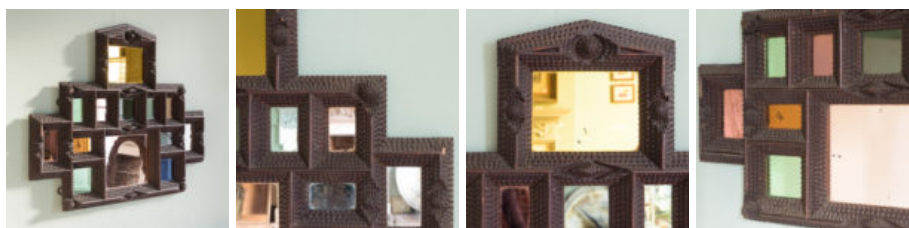

FRENCH TRAMP ART FRAME,

circa 1890-1900,

with all over chip carving, with later inset coloured panels.

DIMENSIONS: 75cm (29½") High, 96.5cm (38") Wide, 5cm (2") Deep

STOCK CODE: 77157

LOCATION: LASSCO Brunswick House

HISTORY

The name Tramp Art is misleading and is a modern re-branding of chip carved work made from found materials (usually packing crates or cigar boxes) by just about anyone who was inclined and had a pocket knife., usually but not exclusively by itinerant workpeople. The availability of raw materials was key – millions of cigar boxes were sold every year and these when discarded made the perfect building blocks for a variety of pieces.