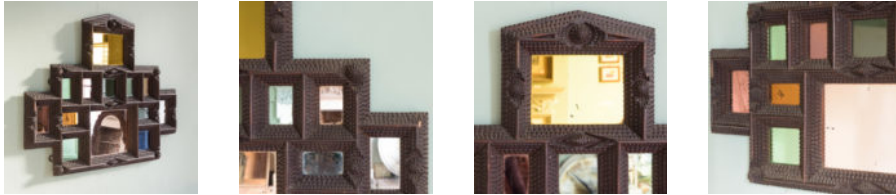

# FRENCH TRAMP ART FRAME,

circa 1890-1900,

with all over chip carving, with later inset coloured panels.

DIMENSIONS: 75cm (29<sup>½</sup>" ) High, 96.5cm (38" ) Wide, 5cm (2" ) Deep

STOCK CODE: 77157

## HISTORY

The name Tramp Art is misleading and is a modern re-branding of chip carved work made from found materials (usually packing crates or cigar boxes) by just about anyone who was inclined and had a pocket knife., usually but not exclusively by itinerant workpeople. The availability of raw materials was key - millions of cigar boxes were sold every year and these when discarded made the perfect building blocks for a variety of pieces.