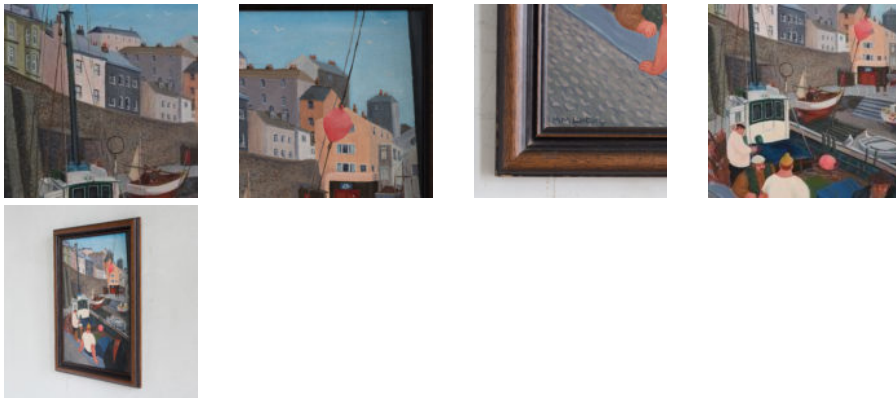

# BRIXHAM HARBOUR BY MARGARET LOXTON,

Oil-on-board,

Margaret Loxton, born 1938 worked on the land for many years before embarking on a career as a full-time artist in the mid 1970's after her children had grown up. Her respect for the workers of the sea and land influenced her subject matter which included fishermen and farmers.

DIMENSIONS: 59cm (23<sup>1/4</sup>" ) High, 47cm (18<sup>1/2</sup>" ) Wide, 3cm (1<sup>1/4</sup>" ) Deep

PRICE: £2,500

STOCK CODE: P01183

## HISTORY

Naïve painting of Brixham Harbour, showing the view towards the southern corner just below King Street. Framed and signed M.M. Loxton