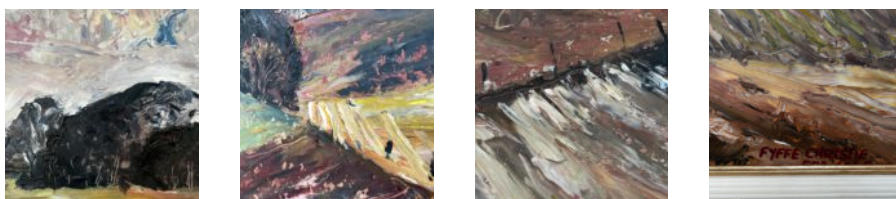

BRUNSWICK HOUSE

30 Wandsworth Road,

London SW8 2LG

+44 (0) 20 7394 2100

brunswick@lassco.co.uk

AN OIL ON BOARD LANDSCAPE BY FYFFE CHRISTIE,

Ploughed Fields, 1968,

The depiction of rolling fields and animated sky realised in scrapes, dabs and flourishes of the palette knife, presented in a painted pine frame with gilt slip, signed bottom right,

DIMENSIONS: 50cm (19^{3/4}") High, 76cm (30") Wide, framed dimensions 63cm x 88cm,

PRICE: £820

STOCK CODE: 46649

HISTORY

Fyffe Christie 1918-1979, born Hertfordshire and moved to Glasgow aged 12; served in the Scottish Rifles 9th Cameronians during the War, after which he enrolled at Glasgow School of Art, winning the Newbery Medal as the outstanding student of his year; a draughtsman and muralist of note. The date of execution and putative title recorded in the catalogue accompanying the Gerber Fine Arts exhibition (Glasgow, 2019) of a broad selection of Christie's work, in which this painting was shown,