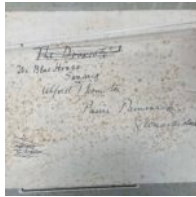

BRUNSWICK HOUSE

30 Wandsworth Road,

London SW8 2LG

+44 (0) 20 7394 2100

brunswick@lassco.co.uk

A FRENCH LANDSCAPE BY ALFRED THORNTON NEAC,

'The Blue House Sanary', oil on canvas board, 1920s,
signed and indistinctly dated (maybe 1922) to the front, with title and artist's address to the
reverse; in later painted frame,

DIMENSIONS: 33cm (13") High, 40.5cm (16") Wide, framed dimensions 45cm x 38cm

STOCK CODE: 49124

HISTORY

Alfred Henry Robinson Thornton (1863-1839) studied at the Slade School of Fine Art and Westminster School of Art, where he taught briefly under the supervision of Walter Sickert,