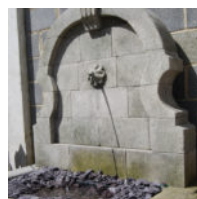

BRUNSWICK HOUSE

30 Wandsworth Road,

London SW8 2LG

+44 (0) 20 7394 2100

brunswick@lassco.co.uk

AN ITALIAN LIMESTONE COURTYARD WALL FOUNTAIN,

newly carved in the Veneto,

the rectangular block-built back-plate with a rectangular ogee-moulded cornice and a brass spout above the a lobed demi-lune bowl with an everted rim, the bowl issuing to the semi-circular pool below comprising a waisted high-kerb surround,

DIMENSIONS: 165cm (65") High, 148cm (58^{3/4}") Wide, 100cm (39^{3/4}") Deep

PRICE: £4,400

STOCK CODE: 43809

HISTORY

There is nothing more evocative of Italian cities than the courtyard fountain. Whether in a city square or a verdant shaded garden, a cooling trickle or splash of water is a welcome respite in the heat of an Italian summer.