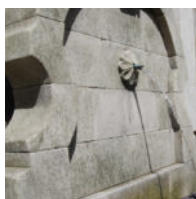

BRUNSWICK HOUSE

30 Wandsworth Road,

London SW8 2LG

+44 (0) 20 7394 2100

brunswick@lassco.co.uk

AN ITALIAN LIMESTONE COURTYARD WALL FOUNTAIN,

newly carved in the Veneto,

the rectangular block-built back-plate with a rectangular ogee-moulded cornice and a brass spout above the a lobed demi-lune bowl with an everted rim, the bowl issuing to the semi-circular pool below comprising a waisted high-kerb surround,

DIMENSIONS: 165cm (65") High, 148cm (58^{3/4}") Wide, 100cm (39^{3/4}") Deep

PRICE: £4,400

STOCK CODE: 43809

HISTORY

There is nothing more evocative of Italian cities than the courtyard fountain. Whether in a city square or a verdant shaded garden, a cooling trickle or splash of water is a welcome respite in the heat of an Italian summer.