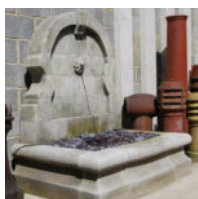

BRUNSWICK HOUSE

30 Wandsworth Road,

London SW8 2LG

+44 (0) 20 7394 2100

brunswick@lassco.co.uk

AN ITALIAN LIMESTONE COURTYARD WALL FOUNTAIN,

newly carved in the Veneto,

the rectangular block-built back-plate with a rectangular ogee-moulded cornice and a brass spout above the a lobed demi-lune bowl with an everted rim, the bowl issuing to the semi-circular pool below comprising a waisted high-kerb surround,

DIMENSIONS: 165cm (65") High, 148cm (58^{3/4}") Wide, 100cm (39^{3/4}") Deep

PRICE: £4,400

STOCK CODE: 43809

HISTORY

There is nothing more evocative of Italian cities than the courtyard fountain. Whether in a city square or a verdant shaded garden, a cooling trickle or splash of water is a welcome respite in the heat of an Italian summer.