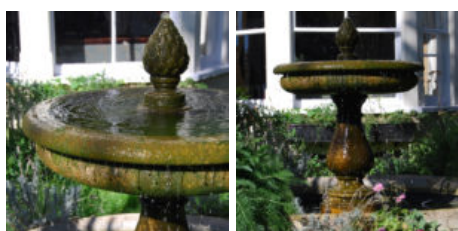

## AN ITALIAN CARVED LIMESTONE FOUNTAIN,

from the Veneto,

the shallow tazza bowl with everted rim centred by a pineapple spout and raised on a baluster pedestal and moulded socle foot,

DIMENSIONS: 91cm (35<sup>3/4</sup>"") High, 91cm (35<sup>3/4</sup>"") Wide, 91cm (35<sup>3/4</sup>"") in Diameter, the height given is to the rim of the bowl, the central pineapple finial adds 28cm to the height.

### HISTORY

This fountain - photographed here once weathered with water running is supplied as the centrepiece only. It is carved in two pieces - bowl and pedestal; the price does not include pool surround or pump. Please ensure that the intended pool context has enough support to take the weight of the fountain.