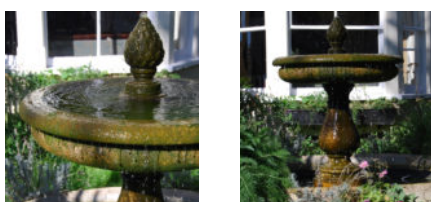

## AN ITALIAN CARVED LIMESTONE FOUNTAIN,

from the Veneto,

the shallow tazza bowl with everted rim centred by a pineapple spout and raised on a baluster pedestal and moulded socle foot,

DIMENSIONS: 91cm (35<sup>3/4</sup>"") High, 91cm (35<sup>3/4</sup>"") Wide, 91cm (35<sup>3/4</sup>"") in Diameter, the height given is to the rim of the bowl, the central pineapple finial adds 28cm to the height.

### HISTORY

This fountain - photographed here once weathered with water running is supplied as the centrepiece only. It is carved in two pieces - bowl and pedestal; the price does not include pool surround or pump. Please ensure that the intended pool context has enough support to take the weight of the fountain.