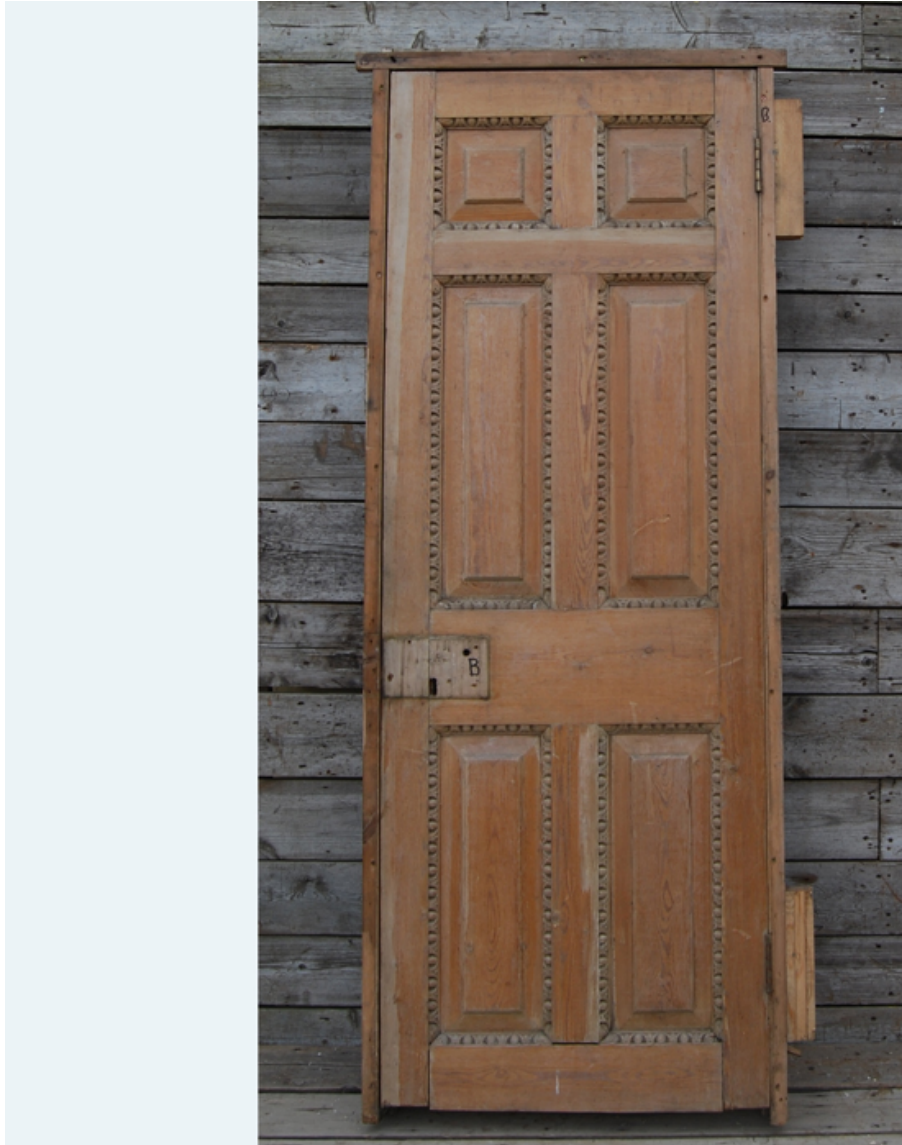

## A GEORGE III STYLE SIX PANEL PINE DOOR,

19th Century, complete with frame,

the raised and fielded panels with egg-and-dart mouldings to the obverse,

DIMENSIONS: 194cm (76<sup>3</sup>/<sub>2</sub>" ) High, 68cm (26<sup>3</sup>/<sub>4</sub>" ) Wide, 3.5cm (1<sup>1</sup>/<sub>2</sub>" ) Thick, measurements: the door