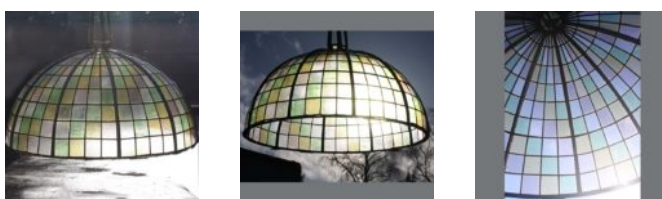

BRUNSWICK HOUSE

30 Wandsworth Road,

London SW8 2LG

+44 (0) 20 7394 2100

brunswick@lassco.co.uk

AN ENGLISH STEEL-FRAMED STAINED AND LEADED GLASS DOME,

early 20th Century, removed from the staircase sky-light of a large Vicarage in Oxfordshire,

the dome, constructed in ten segments glazed with graduated rectangles of polychrome obscured glass, giving way to a protected circular vent at the apex,

DIMENSIONS: 100.5cm (39½") High, 192cm (75½") Wide, 192cm (75½") in Diameter

STOCK CODE: 44734

HISTORY

This attractive dome is salvaged from a large former Vicarage in Little Tew, Oxfordshire where it down-lit the main staircase. The house was for many years best known as having a small private theatre for staging amateur productions - a tradition that continued for many years.