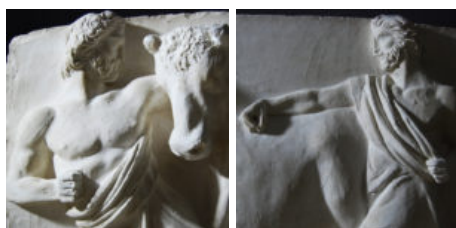

ROPEWALK

Arch 52,
Maltby Street,
Bermondsey,
London SE1 3PA
+44 (0)20 7394 8061
ropewalk@lassco.co.uk

AN ENGLISH RELIEF CAST PLASTER PLAQUE OF MEN LEADING A BULL

Cast at LASSCO Three Pigeons by Peter Hone from a Coade stone original

The rectangular panel, in the style of an antique metope,

DIMENSIONS: 52cm (20¹/₂"") High, 79cm (31"") Wide

PRICE: £640

STOCK CODE: 42280

HISTORY

This relief plaque was cast from a Coade stone original – we have two similar available. Peter Hone bought the plaques from Miles D'Agar at the Furniture Cave some years ago. They are now in the collection of Sir Jacob Rothschild,