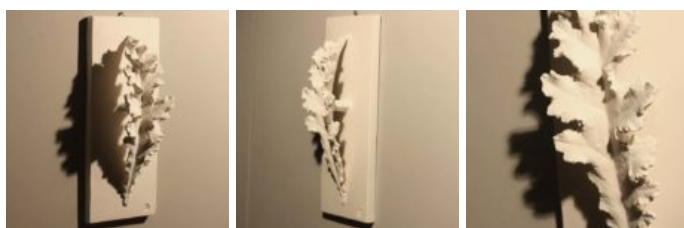

## AN ENGLISH PLASTER CAST OF AN ACANTHUS LEAF,

cast by Peter Hone at LASSCO's Oxfordshire workshops,  
the arched leaf with a delicate serrated edge mounted on a rectangular plaque,

DIMENSIONS: 48cm (19") High, 20.5cm (8") Wide

### HISTORY

This cast is designed for wall hanging, its deep relief creates extraordinary shadows.