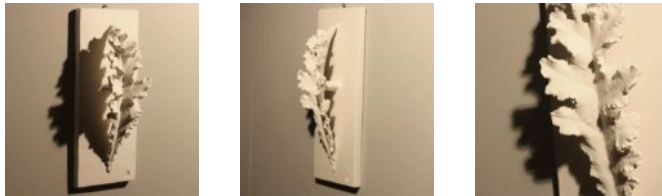

# AN ENGLISH PLASTER CAST OF AN ACANTHUS LEAF,

cast by Peter Hone at LASSCO's Oxfordshire workshops,  
the arched leaf with a delicate serrated edge mounted on a rectangular plaque,

DIMENSIONS: 48cm (19") High, 20.5cm (8") Wide

## HISTORY

This cast is designed for wall hanging, its deep relief creates extraordinary shadows.