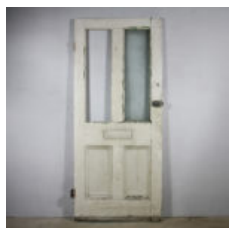

AN ENGLISH PART GLAZED PAINTED PINE FRONT DOOR,

two rectangular glazed panes above two short blind panels,

DIMENSIONS: 197cm (77^{1/2}"") High, 84cm (33") Wide, 4.5cm (1^{3/4}"") Thick

PRICE: £150

STOCK CODE: 44906

LOCATION: LASSCO Three Pigeons

HISTORY

One pane of glass lacking.