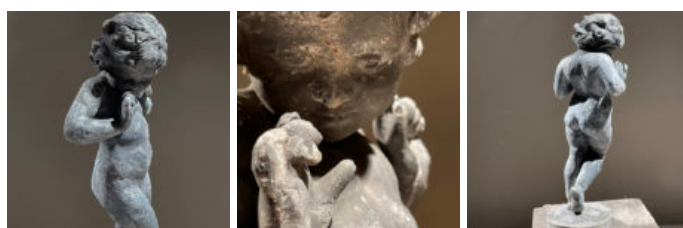

AN ENGLISH LEAD FIGURE OF A GIRL

by H. Crowther, early 20th Century,
the figure jumping as if startled, raised on a turned plinth,

DIMENSIONS: 49cm (19¹/₄"") High, 19cm (7¹/₂"") Wide

PRICE: £675

STOCK CODE: 49013

HISTORY

H. Crowther of Chiswick began the casting of lead garden ornament in the 1908. It revived an industry that had fallen out of favour in early Victorian times after a heyday at the end of the 18th Century.