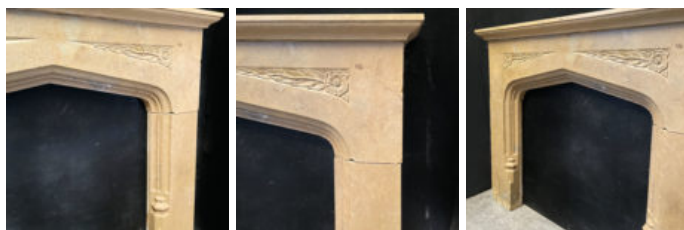

ROPEWALK

Maltby Street,
Bermondsey,
London SE1 3PA
+44(0)2073948061
ian@lassco.co.uk

AN ENGLISH IRONSTONE CHIMNEYPIECE,

English, 20th century, in the gothic style,

the ogee moulded rectangular shelf over the pointed arch lintel with foliate carved incised spandrels, the aperture ogee and cavetto stop moulded,

DIMENSIONS: 121.5cm (47^{3/4}") High, 147.42cm (58") Wide, 18cm (7") Deep, the aperture measures 91cm wide and 91.5cm high,

STOCK CODE: 45685

HISTORY

carved in 'Horton' ironstone from the North Oxfordshire/Warwickshire border,