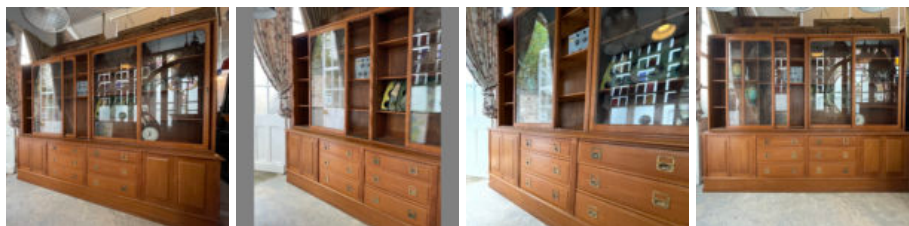

## AN ENGLISH GLAZED OAK BOOKCASE,

early 20th Century, removed from the Board Room of a Nottingham factory, the top section with two-pairs of glazed sliding doors with adjustable timber shelves within, the lower section with two banks of graduated drawers with brass campaign handles and two cupboards, all raised on a plinth base,

DIMENSIONS: 236cm (93") High, 307cm (120<sup>3/4</sup>") Wide, 52.5cm (20<sup>3/4</sup>") Deep

PRICE: £3,360

STOCK CODE: 48871

### HISTORY

This bookcase served as the backdrop to the boardroom of a Nottingham manufacturers for many years. It's a well-made piece of furniture – the doors slide on ball-bearings, the drop handles are flush. It travels in three large pieces.