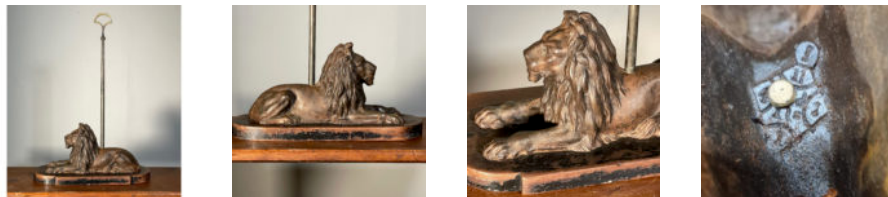

# AN ENGLISH COUNTRY HOUSE DOOR PORTER

c.1870 and later,

estate-made: the cast-iron recumbent lion after Sir Edwin Landseer (Trafalgar Square), on a worn ebonised mahogany base with brass handle and stem,

DIMENSIONS: 55cm (21<sup>3/4</sup>" ) High, 38cm (15" ) Wide, 15cm (6" ) Deep

STOCK CODE: 47093