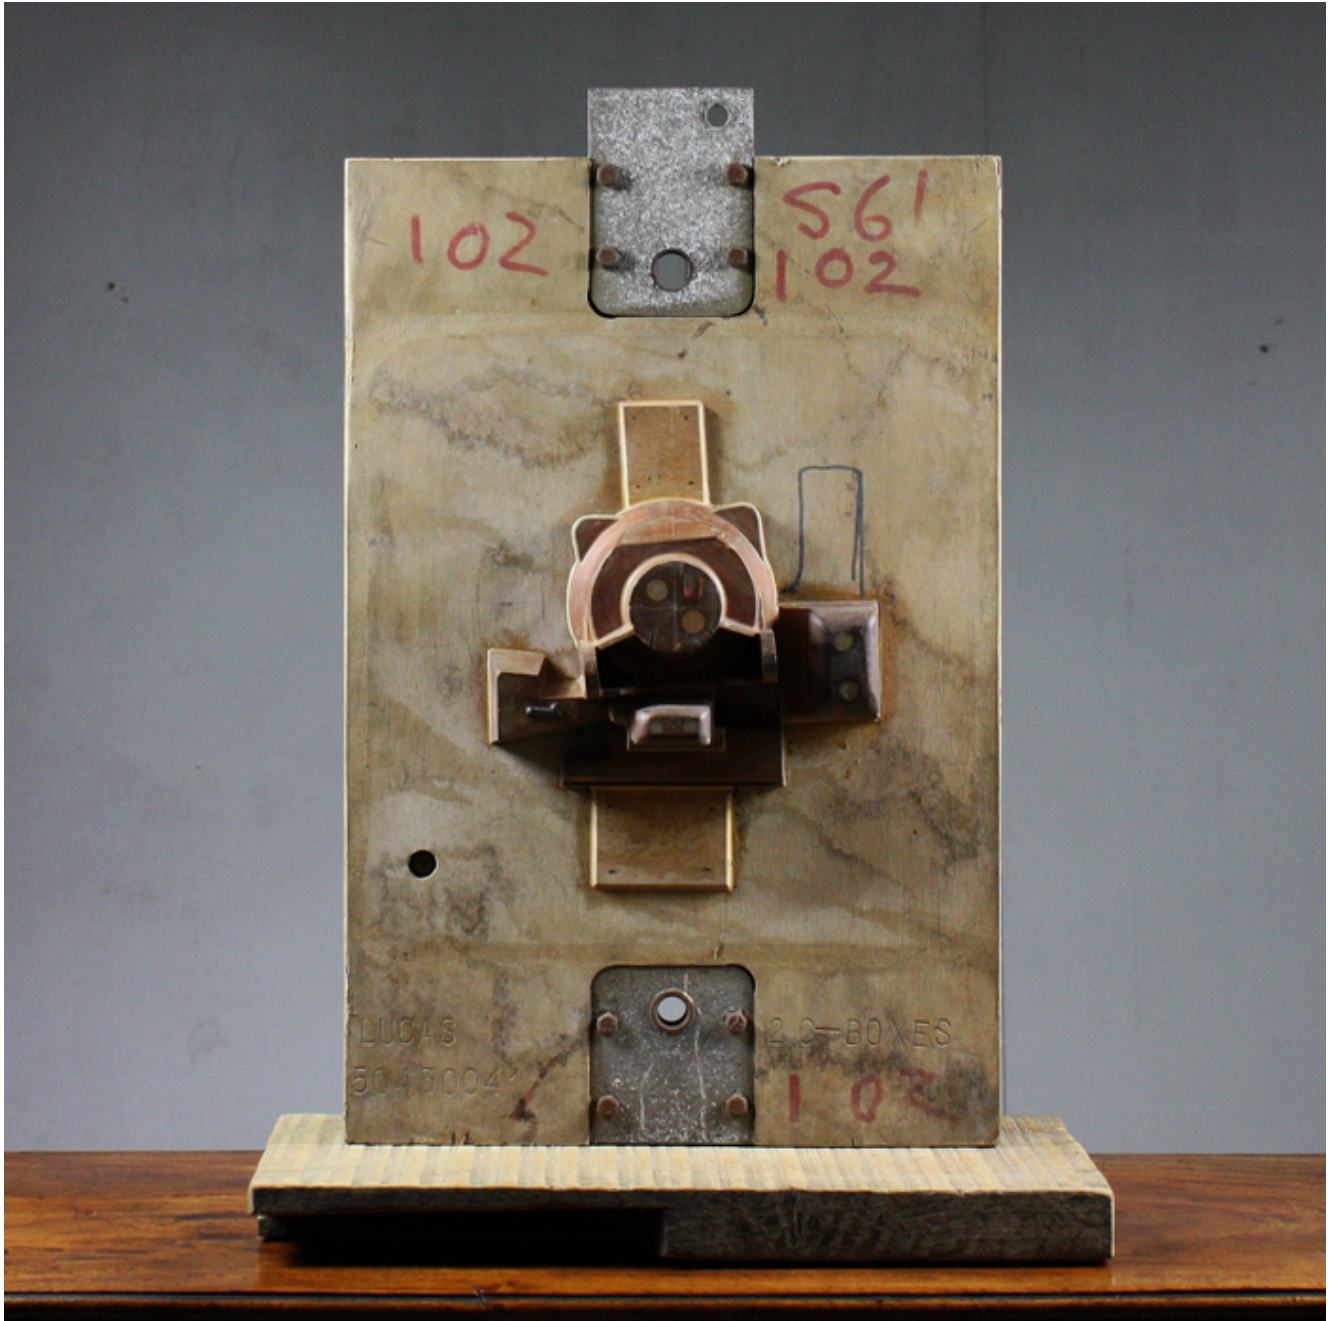

# AN ENGLISH CARVED HARDWOOD INDUSTRIAL MOULD,

mid 20th Century, made for British Aerospace

the double-sided mould for the precision casting of engineered aeronautical component parts

DIMENSIONS: 62.5cm (24<sup>1/2</sup>"") High, 44.5cm (17<sup>1/2</sup>"") Wide, 25cm (9<sup>3/4</sup>"") Deep

PRICE: £220

STOCK CODE: 44854