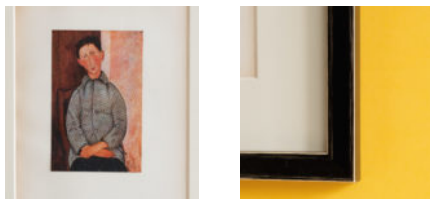

AMEDEO MODIGLIANI PORTRAITS

Lithographs published 1947

Amedeo Clemente Modigliani (12 July 1884 – 24 January 1920) was an Italian painter and sculptor who worked mainly in France. He is known for portraits and nudes in a modern style characterized by a surreal elongation of faces, necks, and figures.

DIMENSIONS: 39cm (15^{1/4}"") High, 32cm (12^{1/2}"") Wide, 2cm (0^{3/4}"") Deep

STOCK CODE: P01312 A

HISTORY

Lithographic prints published in Milan 1947 by Alfieri & Lacroix. Presented in cream mounts with black frames.