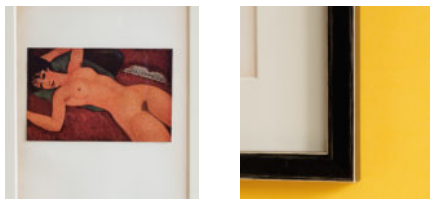

AMEDEO MODIGLIANI PORTRAITS

Lithographs published 1947

Amedeo Clemente Modigliani (12 July 1884 – 24 January 1920) was an Italian painter and sculptor who worked mainly in France. He is known for portraits and nudes in a modern style characterized by a surreal elongation of faces, necks, and figures.

DIMENSIONS: 39cm (15^{1/4}"") High, 32cm (12^{1/2}"") Wide, 2cm (0^{3/4}"") Deep

PRICE: £220 each

STOCK CODE: P01312 I

HISTORY

Lithographic prints published in Milan 1947 by Alfieri & Lacroix. Presented in cream mounts with black frames.