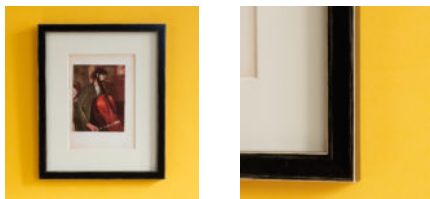

BRUNSWICK HOUSE

30 Wandsworth Road,

London SW8 2LG

+44 (0) 20 7394 2100

brunswick@lassco.co.uk

AMEDEO MODIGLIANI PORTRAITS

Lithographs published 1947

Amedeo Clemente Modigliani (12 July 1884 – 24 January 1920) was an Italian painter and sculptor who worked mainly in France. He is known for portraits and nudes in a modern style characterized by a surreal elongation of faces, necks, and figures.

DIMENSIONS: 39cm (15^{1/4}"") High, 32cm (12^{1/2}"") Wide, 2cm (0^{3/4}"") Deep

PRICE: £220 each

STOCK CODE: P01312 G

HISTORY

Lithographic prints published in Milan 1947 by Alfieri & Lacroix. Presented in cream mounts with black frames.