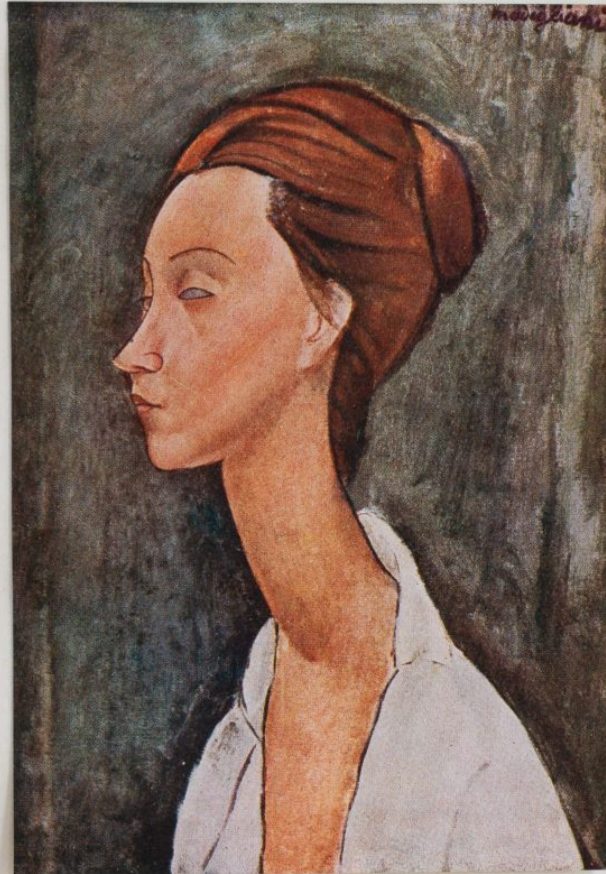

# AMEDEO MODIGLIANI PORTRAITS

Lithographs published 1947

Amedeo Clemente Modigliani (12 July 1884 – 24 January 1920) was an Italian painter and sculptor who worked mainly in France. He is known for portraits and nudes in a modern style characterized by a surreal elongation of faces, necks, and figures.

DIMENSIONS: 39cm (15<sup>1/4</sup>"") High, 32cm (12<sup>1/2</sup>"") Wide, 2cm (0<sup>3/4</sup>"") Deep

STOCK CODE: P01312 D