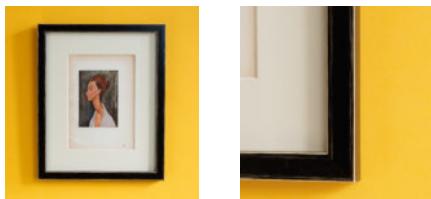

AMEDEO MODIGLIANI PORTRAITS

Lithographs published 1947

Amedeo Clemente Modigliani (12 July 1884 – 24 January 1920) was an Italian painter and sculptor who worked mainly in France. He is known for portraits and nudes in a modern style characterized by a surreal elongation of faces, necks, and figures.

DIMENSIONS: 39cm (15^{1/4}"") High, 32cm (12^{1/2}"") Wide, 2cm (0^{3/4}"") Deep

STOCK CODE: P01312 D

HISTORY

Lithographic prints published in Milan 1947 by Alfieri & Lacroix. Presented in cream mounts with black frames.