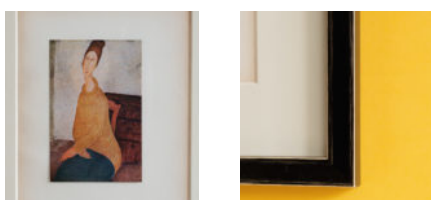

BRUNSWICK HOUSE

30 Wandsworth Road,

London SW8 2LG

+44 (0) 20 7394 2100

brunswick@lassco.co.uk

AMEDEO MODIGLIANI PORTRAITS

Lithographs published 1947

Amedeo Clemente Modigliani (12 July 1884 – 24 January 1920) was an Italian painter and sculptor who worked mainly in France. He is known for portraits and nudes in a modern style characterized by a surreal elongation of faces, necks, and figures.

DIMENSIONS: 39cm (15^{1/4}"") High, 32cm (12^{1/2}"") Wide, 2cm (0^{3/4}"") Deep

PRICE: £220 each

STOCK CODE: P01312 C

HISTORY

Lithographic prints published in Milan 1947 by Alfieri & Lacroix. Presented in cream mounts with black frames.