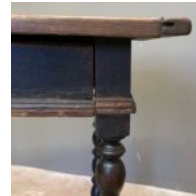

BRUNSWICK HOUSE

30 Wandsworth Road,

London SW8 2LG

+44 (0) 20 7394 2100

brunswick@lassco.co.uk

A WILLIAM AND MARY OAK SIDE TABLE,

English, c.1690,

the boarded and cleated top over the single frieze drawer, raised on bobbin turned legs united by box stretcher,

DIMENSIONS: 78cm (30³/₄"") High, 93.5cm (36³/₄"") Wide, 61cm (24") Deep

STOCK CODE: 45706

HISTORY

marks and wear, restorations,