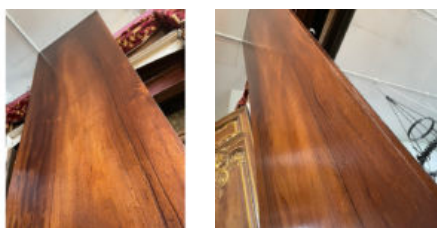

ROPEWALK
Arch 52,
Maltby Street,
Bermondsey,
London SE1 3PA
+44 (0)20 7394 8061
ropewalk@lassco.co.uk

A VERY LARGE BANKER'S MAHOGANY TABLE-TOP,

Lloyds Bank, Birmingham, early 20th Century,

the huge single cut of mahogany, stabilised to each end with cross-grain end-battens,

DIMENSIONS: 92cm (36¹/₄"") Wide, 3cm (1¹/₄"") Thick, 449.5cm (177") Long

PRICE: £1,950

STOCK CODE: 45825

HISTORY

As a vertical section through the tree the architecture of the wood is revealed – heart-wood and sapwood – the figuring of the timber is remarkable.

This large table-top was known to have been saved from Lloyds Bank in central Birmingham, by one of the managers there, a few decades ago. We assume it served as the boardroom table.

Subsequently, that manager and his family have enjoyed the use of it for many years at family weddings and gatherings – bringing it out and supporting it (and a similar slightly smaller one – see 45826) on trestles. To get such a large piece of show-timber in a singular plank is unusual.