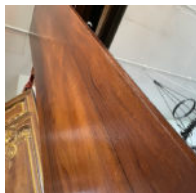

BRUNSWICK HOUSE

30 Wandsworth Road,

London SW8 2LG

+44 (0) 20 7394 2100

brunswick@lassco.co.uk

A VERY LARGE BANKER'S MAHOGANY TABLE-TOP,

Lloyds Bank, Birmingham, early 20th Century,

the huge single cut of mahogany, stabilised to each end with cross-grain end-battens,

DIMENSIONS: 92cm (36³/₄"") Wide, 3cm (1³/₄"") Thick, 449.5cm (177") Long

STOCK CODE: 45825

HISTORY

As a vertical section through the tree the architecture of the wood is revealed - heart-wood and sapwood - the figuring of the timber is remarkable.

This large table-top was known to have been saved from Lloyds Bank in central Birmingham, by one of the managers there, a few decades ago. We assume it served as the boardroom table.

Subsequently, that manager and his family have enjoyed the use of it for many years at family weddings and gatherings - bringing it out and supporting it (and a similar slightly smaller one - see 45826) on trestles. To get such a large piece of show-timber in a singular plank is unusual.