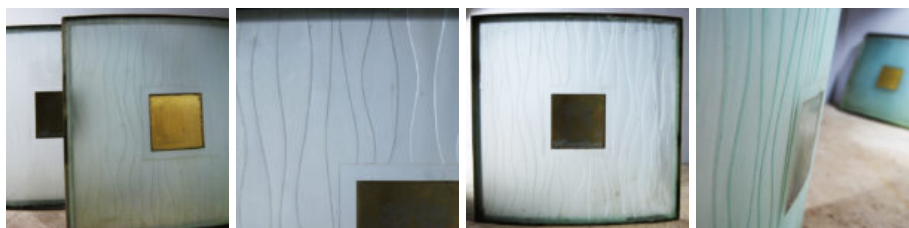

ROPEWALK

Arch 52,
Maltby Street,
Bermondsey,
London SE1 3PA
+44 (0)20 7394 8061
ropewalk@lassco.co.uk

A SERIES OF ART DECO STEEL-FRAMED CURVED GLASS LIGHT PANELS,

English or French, mid 20th Century,

each with a frosted glass square cut with sinuous curvilinear marks and each centred with a gilded square intended to obscure a light source,

DIMENSIONS: 60cm (23^{1/2}"") High, 60cm (23^{1/2}"") Wide, 2cm (0^{3/4}"") Thick

PRICE: £315 each

STOCK CODE: 44619

HISTORY

each panel is curved on a single axis so they can be lined-up to form a long rectangular covered panel - originally they were mounted cruciform in a ceiling. They could convert well for use as a series of square wall-lights.