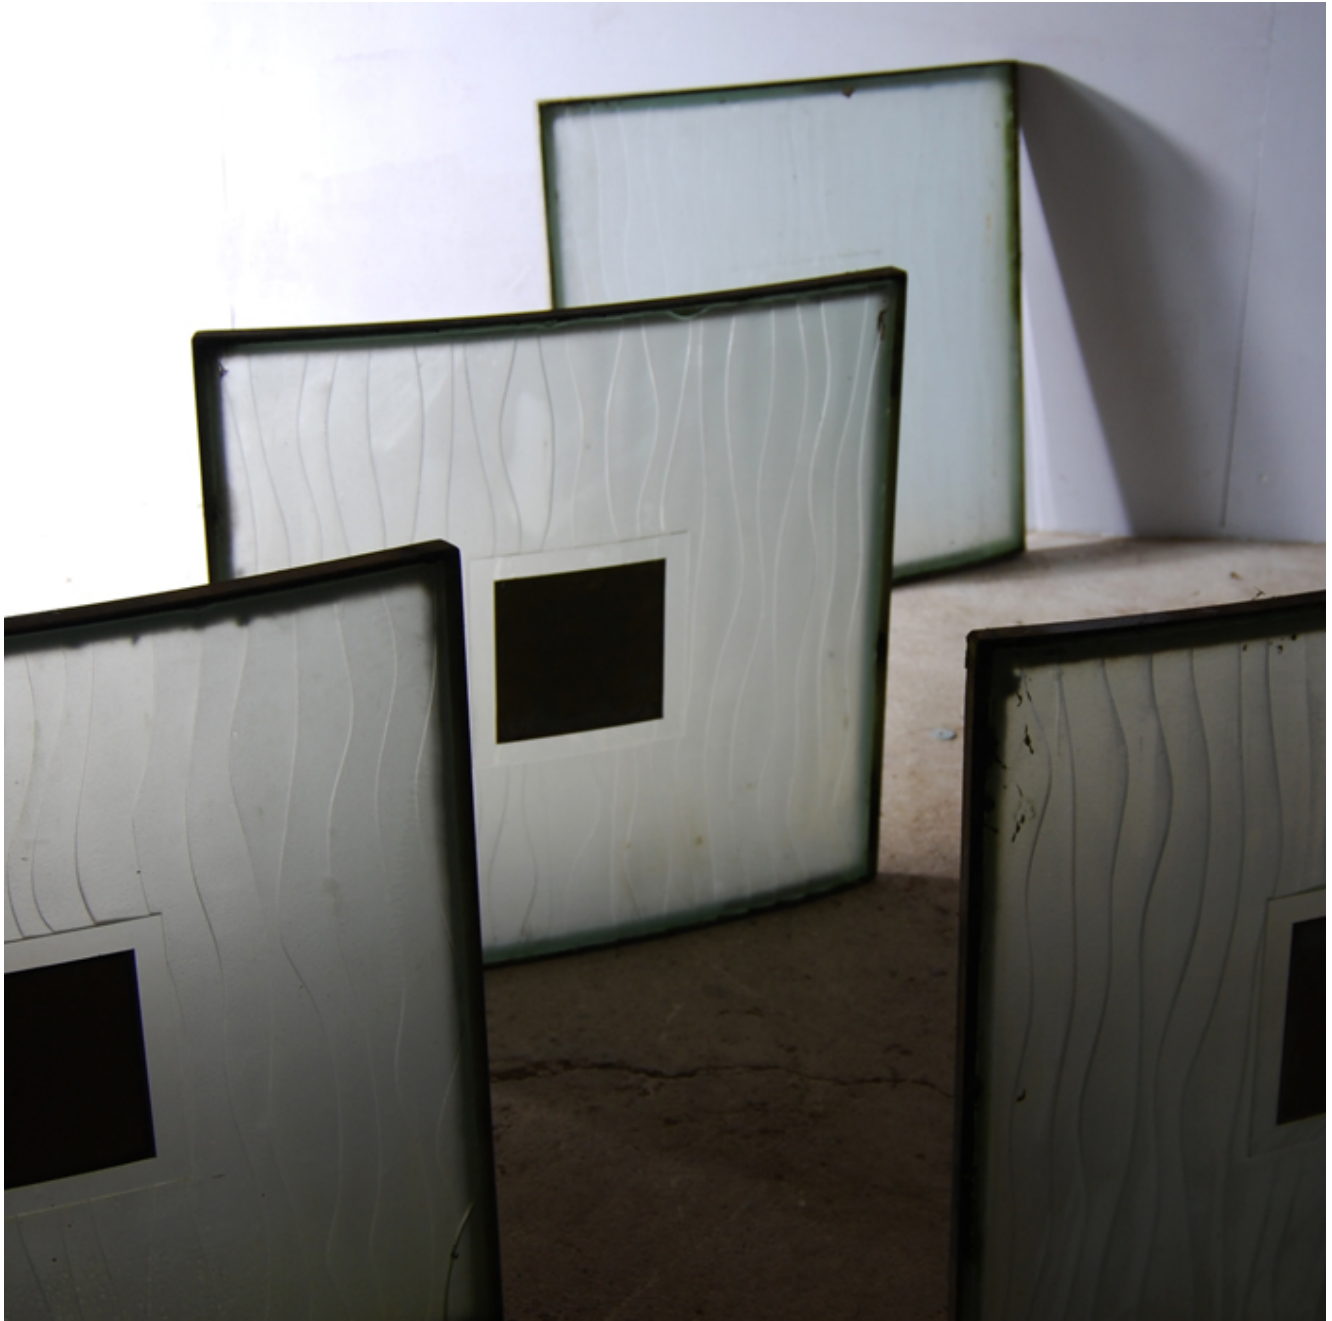

ROPEWALK

Arch 52,
Maltby Street,
Bermondsey,
London SE1 3PA
+44 (0)20 7394 8061
ropewalk@lassco.co.uk

A SERIES OF ART DECO STEEL-FRAMED CURVED GLASS LIGHT PANELS,

English or French, mid 20th Century,

each with a frosted glass square cut with sinuous curvilinear marks and each centred with a gilded square intended to obscure a light source,

DIMENSIONS: 60cm (23^{1/2}"") High, 60cm (23^{1/2}"") Wide, 2cm (0^{3/4}"") Thick

PRICE: £315 each

STOCK CODE: 44619

HISTORY

each panel is curved on a single axis so they can be lined-up to form a long rectangular covered panel - originally they were mounted cruciform in a ceiling. They could convert well for use as a series of square wall-lights.