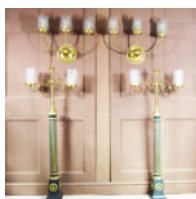

A QUANTITY OF ENGLISH BRASS WALL-LIGHTS WITH MOULDED GLASS SHADES,

1950's, removed from The Sheldonian Theatre, Oxford

each with a disc backplate supporting a spherical hub issuing the tri-form sconce with spherical shades,

DIMENSIONS: 45cm (17³/₄"") High, 60cm (23¹/₂"") Wide

STOCK CODE: 44398

HISTORY

We have a quantity of these wall-lights available. They have been kept in storage for some years having been removed from the Sheldonian Theatre in the 2004 renovations.

Pictured here with candelabra from the tiered pews - quantity also available.

The Sheldonian is a remarkable provenance from which to have salvaged fittings. Completed in 1669 it was Sir Christopher Wren's first significant architectural work. The ceiling is a marvel and represented an engineering breakthrough. It is the seat of the Oxford "Congregation" and serves as the venue for numerous University ceremonial functions including Matriculation.