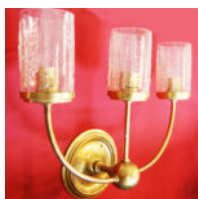

A QUANTITY OF ENGLISH BRASS WALL-LIGHTS WITH MOULDED GLASS SHADES,

1950's, removed from The Sheldonian Theatre, Oxford

each with a disc backplate supporting a spherical hub issuing the tri-form sconce with spherical shades,

DIMENSIONS: 45cm (17³/₄"") High, 60cm (23¹/₂"") Wide

STOCK CODE: 44398

HISTORY

We have a quantity of these wall-lights available. They have been kept in storage for some years having been removed from the Sheldonian Theatre in the 2004 renovations.

Pictured here with candelabra from the tiered pews - quantity also available.

The Sheldonian is a remarkable provenance from which to have salvaged fittings. Completed in 1669 it was Sir Christopher Wren's first significant architectural work. The ceiling is a marvel and represented an engineering breakthrough. It is the seat of the Oxford "Congregation" and serves as the venue for numerous University ceremonial functions including Matriculation.